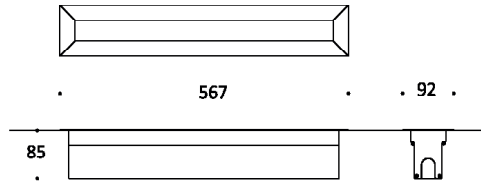

## Key Data

<b>LED Type</b>	High efficiency LEDs, available in 2700K, 3000K, 4000K, 5000K, 6500K CCT tolerance within a 3-step MacAdams ellipse and LM80 compliant. Custom LED color combinations available.
<b>Nominal Voltage</b>	220V-240V AC, 50/60Hz
<b>Color Rendering Index</b>	CRI ≥ 80 standard and CRI ≥ 90 on request.
<b>Colour Temperature</b>	16.7 Million additive RGB colors.
<b>Optics</b>	Standard: 8° / 12° / 25° / 30° / 45° / 60° / 90° / 18°x38° / 10°x60° / 25°x50° Asymmetrical Linear Wallwash. Custom optics upon request.
<b>Materials</b>	Corrosion resistant extruded anodized aluminium housing (EN AW-6060) with stainless steel screws (A4 grade) and silicone rubber gaskets. Stainless steel frame with 316 recessed box. Power unit is built in. End-to-end connection via power connectors.
<b>Optional Coating</b>	Marine grade.
<b>Diffuser</b>	High impact and heat resistant polycarbonate with UV protection.
<b>LED Life Time</b>	L80 B10 70.000h Ta 25°C L80 B10 50.000h Ta 40°C
<b>Operating Temperature</b>	-40°C / +55°C
<b>Power Factor</b>	>0.95
<b>Control Systems</b>	DMX / RDM, DALI Interface.
<b>Protection Class</b>	IP67
<b>Impact Resistance</b>	IK10
<b>Load Rating</b>	40 kN
<b>Insulation Class</b>	Class I
<b>Installation</b>	20-30 cm drainage gravel for water evacuation.
<b>Conformity</b>	Complies with European Standards EN 60598 and CE certified.

**Technical Drawing**

**Information**

CODE	LENGTH (mm)	PITCH (mm)	LED QTY	POWER CONSUMPTION 350mA	POWER CONSUMPTION 500mA	LUMEN OUTPUT (lm) 350mA	LUMEN OUTPUT (lm) 500mA
AR8122360 RGBW	567	42	12	12W	18W	840	1260