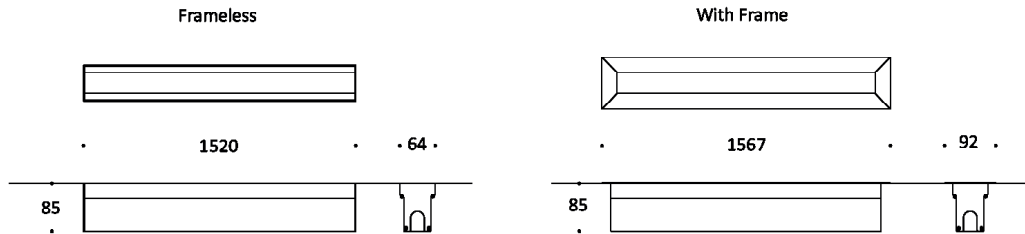

## Key Data

<b>LED Type</b>	High efficiency LEDs, available in 2700K, 3000K, 4000K, 5000K, 6500K CCT tolerance within a 3-step MacAdams ellipse and LM80 compliant. Custom LED color combinations available.
<b>Nominal Voltage</b>	220V-240V AC, 50/60Hz
<b>Color Rendering Index</b>	CRI ≥ 80 standard and CRI ≥ 90 on request.
<b>Colour Temperature</b>	16.7 Million additive RGB colors.
<b>Optics</b>	Standard: 8° / 12° / 25° / 30° / 45° / 60° / 90° / 18°x38° / 10°x60° / 25°x50° Asymmetrical Linear Wallwash. Custom optics upon request.
<b>Materials</b>	Corrosion resistant extruded anodized aluminium housing (EN AW-6060) with stainless steel screws (A4 grade) and silicone rubber gaskets. Power unit is built in. End-to-end connection via power connectors. Includes recessing box.
<b>Optional Coating</b>	Marine grade.
<b>Options</b>	Aluminium frame with aluminium recessed box.
<b>Diffuser</b>	High impact and heat resistant polycarbonate with UV protection.
<b>LED Life Time</b>	L80 B10 70.000h Ta 25°C L80 B10 50.000h Ta 40°C
<b>Operating Temperature</b>	-40°C / +55°C
<b>Power Factor</b>	>0.95
<b>Control Systems</b>	DMX / RDM, DALI Interface.
<b>Protection Class</b>	IP67
<b>Impact Resistance</b>	IK10
<b>Load Rating</b>	40 kN
<b>Insulation Class</b>	Class I
<b>Installation</b>	20-30 cm drainage gravel for water evacuation.
<b>Conformity</b>	Complies with European Standards EN 60598 and CE certified.

### Information

CODE	LENGTH Frameless (mm)	LENGTH With Frame (mm)	PITCH (mm)	LED QTY	POWER CONSUMPTION 350mA	POWER CONSUMPTION 500mA	LUMEN OUTPUT (lm) 350mA	LUMEN OUTPUT (lm) 500mA
AR8122266 RGBW	1520	1567	37	40	40W	60W	2800	4200