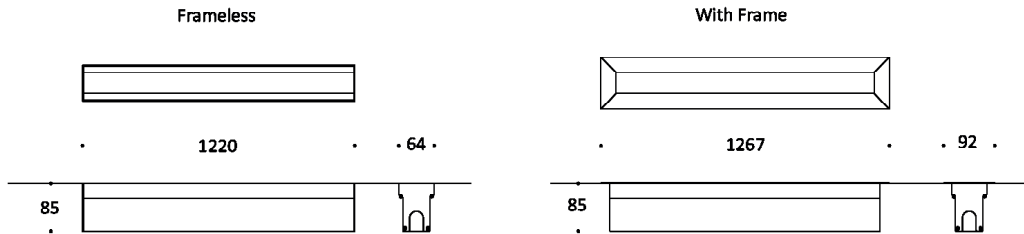

Key Data

LED Type	High efficiency LEDs, available in 2700K, 3000K, 4000K, 5000K, 6500K CCT tolerance within a 3-step MacAdams ellipse and LM80 compliant. Custom LED color combinations available.
Nominal Voltage	220V-240V AC, 50/60Hz
Color Rendering Index	CRI ≥ 80 standard and CRI ≥ 90 on request.
Colour Temperature	16.7 Million additive RGB colors.
Optics	Standard: 8° / 12° / 25° / 30° / 45° / 60° / 90° / 18°x38° / 10°x60° / 25°x50° Asymmetrical Linear Wallwash. Custom optics upon request.
Materials	Corrosion resistant extruded anodized aluminium housing (EN AW-6060) with stainless steel screws (A4 grade) and silicone rubber gaskets. Power unit is built in. End-to-end connection via power connectors. Includes recessing box.
Optional Coating	Marine grade.
Options	Aluminium frame with aluminium recessed box.
Diffuser	High impact and heat resistant polycarbonate with UV protection.
LED Life Time	L80 B10 70.000h Ta 25°C L80 B10 50.000h Ta 40°C
Operating Temperature	-40°C / +55°C
Power Factor	>0.95
Control Systems	DMX / RDM, DALI Interface.
Protection Class	IP67
Impact Resistance	IK10
Load Rating	40 kN
Insulation Class	Class I
Installation	20-30 cm drainage gravel for water evacuation.
Conformity	Complies with European Standards EN 60598 and CE certified.

Technical Drawing

Information

CODE	LENGTH Frameless (mm)	LENGTH With Frame (mm)	PITCH (mm)	LED QTY	POWER CONSUMPTION 350mA	POWER CONSUMPTION 500mA	LUMEN OUTPUT (lm) 350mA	LUMEN OUTPUT (lm) 500mA
AR8122265 RGBW	1220	1267	37	32	32W	48W	2240	3360