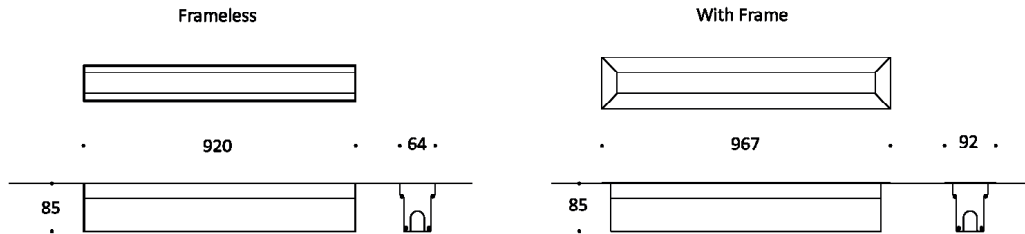

## Key Data

<b>LED Type</b>	High efficiency LEDs, available in 2700K, 3000K, 4000K, 5000K, 6500K CCT tolerance within a 3-step MacAdams ellipse and LM80 compliant. Custom LED color combinations available.
<b>Nominal Voltage</b>	220V-240V AC, 50/60Hz
<b>Color Rendering Index</b>	CRI ≥ 80 standard and CRI ≥ 90 on request.
<b>Colour Temperature</b>	16.7 Million additive RGB colors.
<b>Optics</b>	Standard: 8° / 12° / 25° / 30° / 45° / 60° / 90° / 18°x38° / 10°x60° / 25°x50° Asymmetrical Linear Wallwash. Custom optics upon request.
<b>Materials</b>	Corrosion resistant extruded anodized aluminium housing (EN AW-6060) with stainless steel screws (A4 grade) and silicone rubber gaskets. Power unit is built in. End-to-end connection via power connectors. Includes recessing box.
<b>Optional Coating</b>	Marine grade.
<b>Options</b>	Aluminium frame with aluminium recessed box.
<b>Diffuser</b>	High impact and heat resistant polycarbonate with UV protection.
<b>LED Life Time</b>	L80 B10 70.000h Ta 25°C L80 B10 50.000h Ta 40°C
<b>Operating Temperature</b>	-40°C / +55°C
<b>Power Factor</b>	>0.95
<b>Control Systems</b>	DMX / RDM, DALI Interface.
<b>Protection Class</b>	IP67
<b>Impact Resistance</b>	IK10
<b>Load Rating</b>	40 kN
<b>Insulation Class</b>	Class I
<b>Installation</b>	20-30 cm drainage gravel for water evacuation.
<b>Conformity</b>	Complies with European Standards EN 60598 and CE certified.

### Information

CODE	LENGTH Frameless (mm)	LENGTH With Frame (mm)	PITCH (mm)	LED QTY	POWER CONSUMPTION 350mA	POWER CONSUMPTION 500mA	LUMEN OUTPUT (lm) 350mA	LUMEN OUTPUT (lm) 500mA
AR8122264 RGBW	920	967	37	24	24W	36W	1680	2520