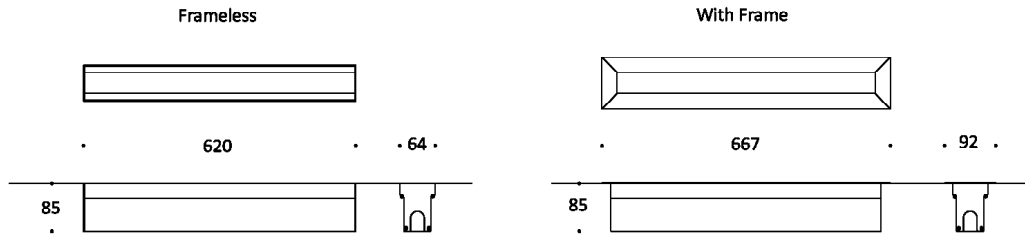

Key Data

LED Type	High efficiency LEDs, available in 2700K, 3000K, 4000K, 5000K, 6500K CCT tolerance within a 3-step MacAdams ellipse and LM80 compliant. Custom LED color combinations available.
Nominal Voltage	220V-240V AC, 50/60Hz
Color Rendering Index	CRI ≥ 80 standard and CRI ≥ 90 on request.
Colour Temperature	16.7 Million additive RGB colors.
Optics	Standard: 8° / 12° / 25° / 30° / 45° / 60° / 90° / 18°x38° / 10°x60° / 25°x50° Asymmetrical Linear Wallwash. Custom optics upon request.
Materials	Corrosion resistant extruded anodized aluminium housing (EN AW-6060) with stainless steel screws (A4 grade) and silicone rubber gaskets. Power unit is built in. End-to-end connection via power connectors. Includes recessing box.
Optional Coating	Marine grade.
Options	Aluminium frame with aluminium recessed box.
Diffuser	High impact and heat resistant polycarbonate with UV protection.
LED Life Time	L80 B10 70.000h Ta 25°C L80 B10 50.000h Ta 40°C
Operating Temperature	-40°C / +55°C
Power Factor	>0.95
Control Systems	DMX / RDM, DALI Interface.
Protection Class	IP67
Impact Resistance	IK10
Load Rating	40 kN
Insulation Class	Class I
Installation	20-30 cm drainage gravel for water evacuation.
Conformity	Complies with European Standards EN 60598 and CE certified.

Technical Drawing

Information

CODE	LENGTH Frameless (mm)	LENGTH With Frame (mm)	PITCH (mm)	LED QTY	POWER CONSUMPTION 350mA	POWER CONSUMPTION 500mA	LUMEN OUTPUT (lm) 350mA	LUMEN OUTPUT (lm) 500mA
AR8122263 RGBW	620	667	37	16	16W	24W	1120	1680