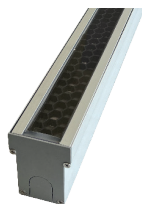

Honeycomb Louvre
Code: HC3001