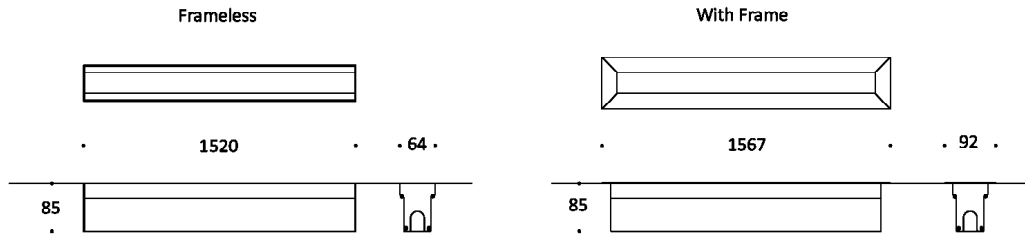

## Key Data

<b>LED Type</b>	High efficiency LEDs, available in 2700K, 3000K, 4000K, 5000K, 6500K CCT tolerance within a 3-step MacAdams ellipse and LM80 compliant. Custom LED color combinations available.
<b>Nominal Voltage</b>	220V-240V AC, 50/60Hz
<b>Color Rendering Index</b>	CRI ≥ 80 standard and CRI ≥ 90 on request.
<b>Colour Temperature</b>	16.7 Million additive RGB colors.
<b>Optics</b>	Standard: 8° / 12° / 25° / 30° / 45° / 60° / 90° / 18°x38° / 10°x60° / 25°x50° Asymmetrical Linear Wallwash. Custom optics upon request.
<b>Materials</b>	Corrosion resistant extruded anodized aluminium housing (EN AW-6060) with stainless steel screws (A4 grade) and silicone rubber gaskets. Power unit is built in. End-to-end connection via power connectors. Includes recessing box.
<b>Optional Coating</b>	Marine grade.
<b>Options</b>	Aluminium frame with aluminium recessed box.
<b>Diffuser</b>	High impact and heat resistant polycarbonate with UV protection.
<b>LED Life Time</b>	L80 B10 70.000h Ta 25°C L80 B10 50.000h Ta 40°C
<b>Operating Temperature</b>	-40°C / +55°C
<b>Power Factor</b>	>0.95
<b>Control Systems</b>	DMX / RDM, DALI Interface.
<b>Protection Class</b>	IP67
<b>Impact Resistance</b>	IK10
<b>Load Rating</b>	40 kN
<b>Insulation Class</b>	Class I
<b>Installation</b>	20-30 cm drainage gravel for water evacuation.
<b>Conformity</b>	Complies with European Standards EN 60598 and CE certified.

### Information

CODE	LENGTH Frameless (mm)	LENGTH With Frame (mm)	PITCH (mm)	LED QTY	POWER CONSUMPTION 350mA	POWER CONSUMPTION 500mA	LUMEN OUTPUT (lm) 350mA	LUMEN OUTPUT (lm) 500mA
AR8122262 RGBW	1520	1567	42	36	36W	54W	2520	3780