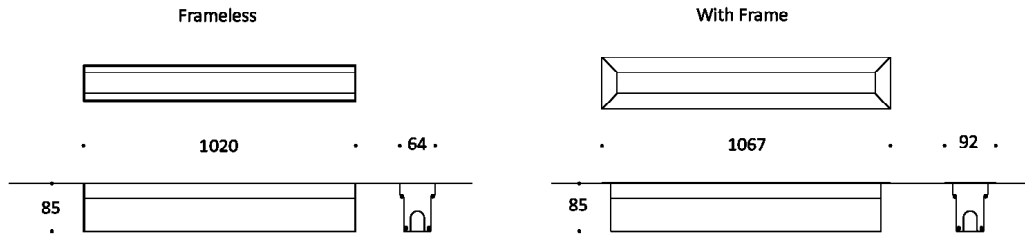

## Key Data

<b>LED Type</b>	High efficiency LEDs, available in 2700K, 3000K, 4000K, 5000K, 6500K CCT tolerance within a 3-step MacAdams ellipse and LM80 compliant. Custom LED color combinations available.
<b>Nominal Voltage</b>	220V-240V AC, 50/60Hz
<b>Color Rendering Index</b>	CRI ≥ 80 standard and CRI ≥ 90 on request.
<b>Colour Temperature</b>	16.7 Million additive RGB colors.
<b>Optics</b>	Standard: 8° / 12° / 25° / 30° / 45° / 60° / 90° / 18°x38° / 10°x60° / 25°x50° Asymmetrical Linear Wallwash. Custom optics upon request.
<b>Materials</b>	Corrosion resistant extruded anodized aluminium housing (EN AW-6060) with stainless steel screws (A4 grade) and silicone rubber gaskets. Power unit is built in. End-to-end connection via power connectors. Includes recessing box.
<b>Optional Coating</b>	Marine grade.
<b>Options</b>	Aluminium frame with aluminium recessed box.
<b>Diffuser</b>	High impact and heat resistant polycarbonate with UV protection.
<b>LED Life Time</b>	L80 B10 70.000h Ta 25°C L80 B10 50.000h Ta 40°C
<b>Operating Temperature</b>	-40°C / +55°C
<b>Power Factor</b>	>0.95
<b>Control Systems</b>	DMX / RDM, DALI Interface.
<b>Protection Class</b>	IP67
<b>Impact Resistance</b>	IK10
<b>Load Rating</b>	40 kN
<b>Insulation Class</b>	Class I
<b>Installation</b>	20-30 cm drainage gravel for water evacuation.
<b>Conformity</b>	Complies with European Standards EN 60598 and CE certified.

### Information

CODE	LENGTH Frameless (mm)	LENGTH With Frame (mm)	PITCH (mm)	LED QTY	POWER CONSUMPTION 350mA	POWER CONSUMPTION 500mA	LUMEN OUTPUT (lm) 350mA	LUMEN OUTPUT (lm) 500mA
AR8122261 RGBW	1020	1067	42	24	24W	36W	1680	2520