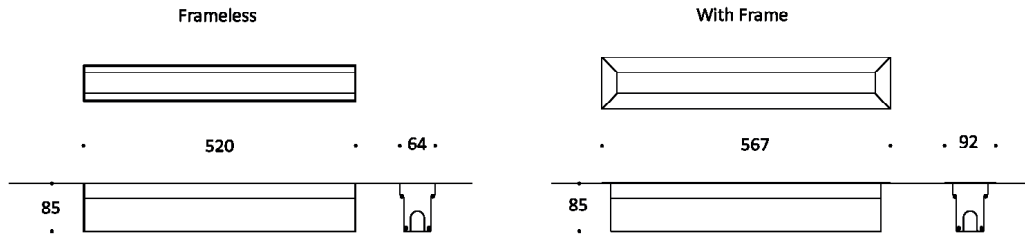

Key Data

LED Type	High efficiency LEDs, available in 2700K, 3000K, 4000K, 5000K, 6500K CCT tolerance within a 3-step MacAdams ellipse and LM80 compliant. Custom LED color combinations available.
Nominal Voltage	220V-240V AC, 50/60Hz
Color Rendering Index	CRI ≥ 80 standard and CRI ≥ 90 on request.
Colour Temperature	16.7 Million additive RGB colors.
Optics	Standard: 8° / 12° / 25° / 30° / 45° / 60° / 90° / 18°x38° / 10°x60° / 25°x50° Asymmetrical Linear Wallwash. Custom optics upon request.
Materials	Corrosion resistant extruded anodized aluminium housing (EN AW-6060) with stainless steel screws (A4 grade) and silicone rubber gaskets. Power unit is built in. End-to-end connection via power connectors. Includes recessing box.
Optional Coating	Marine grade.
Options	Aluminium frame with aluminium recessed box.
Diffuser	High impact and heat resistant polycarbonate with UV protection.
LED Life Time	L80 B10 70.000h Ta 25°C L80 B10 50.000h Ta 40°C
Operating Temperature	-40°C / +55°C
Power Factor	>0.95
Control Systems	DMX / RDM, DALI Interface.
Protection Class	IP67
Impact Resistance	IK10
Load Rating	40 kN
Insulation Class	Class I
Installation	20-30 cm drainage gravel for water evacuation.
Conformity	Complies with European Standards EN 60598 and CE certified.

Technical Drawing

Information

CODE	LENGTH Frameless (mm)	LENGTH With Frame (mm)	PITCH (mm)	LED QTY	POWER CONSUMPTION 350mA	POWER CONSUMPTION 500mA	LUMEN OUTPUT (lm) 350mA	LUMEN OUTPUT (lm) 500mA
AR8122260 RGBW	520	567	42	12	12W	18W	840	1260