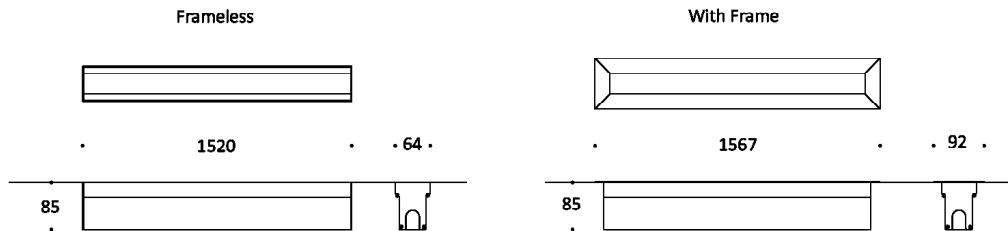

Key Data

LED Type	High efficiency LEDs, available in 2700K, 3000K, 4000K, 5000K, 6500K CCT tolerance within a 3-step MacAdams ellipse and LM80 compliant. Custom LED color combinations available.
Nominal Voltage	220V-240V AC, 50/60Hz
Color Rendering Index	CRI ≥ 80 standard and CRI ≥ 90 on request.
Colour Temperature	16.7 Million additive RGB colors.
Optics	Standard: 8° / 12° / 25° / 30° / 45° / 60° / 90° / 18°x38° / 10°x60° / 25°x50° Asymmetrical Linear Wallwash. Custom optics upon request.
Materials	Corrosion resistant extruded anodized aluminium housing (EN AW-6060) with stainless steel screws (A4 grade) and silicone rubber gaskets. Power unit is built in. End-to-end connection via power connectors. Includes recessing box.
Optional Coating	Marine grade.
Options	Aluminium frame with aluminium recessed box.
Diffuser	High impact and heat resistant polycarbonate with UV protection.
LED Life Time	L80 B10 70.000h Ta 25°C L80 B10 50.000h Ta 40°C
Operating Temperature	-40°C / +55°C
Power Factor	>0.95
Control Systems	DMX / RDM, DALI Interface.
Protection Class	IP67
Impact Resistance	IK10
Load Rating	40 kN
Insulation Class	Class I
Installation	20-30 cm drainage gravel for water evacuation.
Conformity	Complies with European Standards EN 60598 and CE certified.

Technical Drawing

Information

CODE	LENGTH Frameless (mm)	LENGTH With Frame (mm)	PITCH (mm)	LED QTY	POWER CONSUMPTION 350mA	POWER CONSUMPTION 500mA	LUMEN OUTPUT (lm) 350mA	LUMEN OUTPUT (lm) 500mA
AR8122259 RGB	1520	1567	33	45	45W	68W	2700	4080