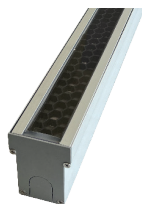

Key Features

iAxis RGB-RGBW Recessed luminaire is suitable for a wide range of wall washing, accent, surface grazing and indirect lighting applications in architectural, hospitality and retail environments, it has multiple customization options to illuminate interior walls, exterior facades and unique architectural details.

Technical Drawing

Information

CODE	LENGTH Frameless (mm)	LENGTH With Frame (mm)	PITCH (mm)	LED QTY	POWER CONSUMPTION 350mA	POWER CONSUMPTION 500mA	LUMEN OUTPUT (lm) 350mA	LUMEN OUTPUT (lm) 500mA
AR8122258 RGB	1220	1267	33	36	36W	54W	2160	3240

Light Distribution Curve

Accessories

Honeycomb Louvre
Code: HC3001

Aluminium Frame
Code: AF5001

IP68 Plug Power Connector Set (Two pieces)
Code: CON1202