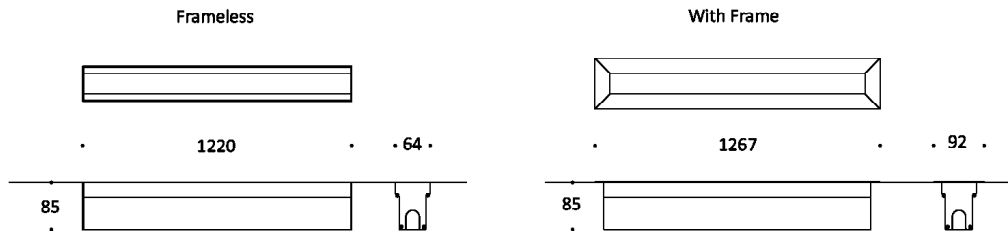

Key Data

LED Type	High efficiency LEDs, available in 2700K, 3000K, 4000K, 5000K, 6500K CCT tolerance within a 3-step MacAdams ellipse and LM80 compliant. Custom LED color combinations available.
Nominal Voltage	220V-240V AC, 50/60Hz
Color Rendering Index	CRI ≥ 80 standard and CRI ≥ 90 on request.
Colour Temperature	16.7 Million additive RGB colors.
Optics	Standard: 8° / 12° / 25° / 30° / 45° / 60° / 90° / 18°x38° / 10°x60° / 25°x50° Asymmetrical Linear Wallwash. Custom optics upon request.
Materials	Corrosion resistant extruded anodized aluminium housing (EN AW-6060) with stainless steel screws (A4 grade) and silicone rubber gaskets. Power unit is built in. End-to-end connection via power connectors. Includes recessing box.
Optional Coating	Marine grade.
Options	Aluminium frame with aluminium recessed box.
Diffuser	High impact and heat resistant polycarbonate with UV protection.
LED Life Time	L80 B10 70.000h Ta 25°C L80 B10 50.000h Ta 40°C
Operating Temperature	-40°C / +55°C
Power Factor	>0.95
Control Systems	DMX / RDM, DALI Interface.
Protection Class	IP67
Impact Resistance	IK10
Load Rating	40 kN
Insulation Class	Class I
Installation	20-30 cm drainage gravel for water evacuation.
Conformity	Complies with European Standards EN 60598 and CE certified.

Technical Drawing

Information

CODE	LENGTH Frameless (mm)	LENGTH With Frame (mm)	PITCH (mm)	LED QTY	POWER CONSUMPTION 350mA	POWER CONSUMPTION 500mA	LUMEN OUTPUT (lm) 350mA	LUMEN OUTPUT (lm) 500mA
AR8122258 RGB	1220	1267	33	36	36W	54W	2160	3240