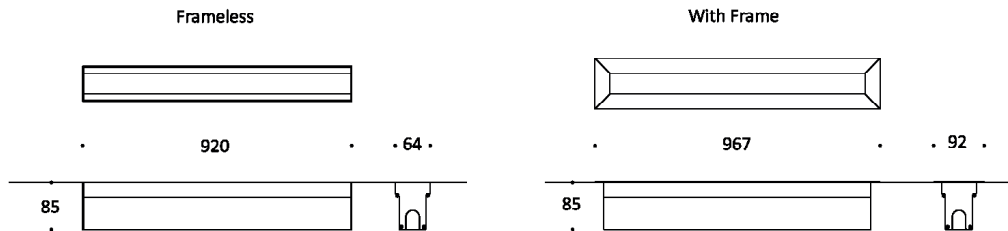

Key Data

LED Type	High efficiency LEDs, available in 2700K, 3000K, 4000K, 5000K, 6500K CCT tolerance within a 3-step MacAdams ellipse and LM80 compliant. Custom LED color combinations available.
Nominal Voltage	220V-240V AC, 50/60Hz
Color Rendering Index	CRI ≥ 80 standard and CRI ≥ 90 on request.
Colour Temperature	16.7 Million additive RGB colors.
Optics	Standard: 8° / 12° / 25° / 30° / 45° / 60° / 90° / 18°x38° / 10°x60° / 25°x50° Asymmetrical Linear Wallwash. Custom optics upon request.
Materials	Corrosion resistant extruded anodized aluminium housing (EN AW-6060) with stainless steel screws (A4 grade) and silicone rubber gaskets. Power unit is built in. End-to-end connection via power connectors. Includes recessing box.
Optional Coating	Marine grade.
Options	Aluminium frame with aluminium recessed box.
Diffuser	High impact and heat resistant polycarbonate with UV protection.
LED Life Time	L80 B10 70.000h Ta 25°C L80 B10 50.000h Ta 40°C
Operating Temperature	-40°C / +55°C
Power Factor	>0.95
Control Systems	DMX / RDM, DALI Interface.
Protection Class	IP67
Impact Resistance	IK10
Load Rating	40 kN
Insulation Class	Class I
Installation	20-30 cm drainage gravel for water evacuation.
Conformity	Complies with European Standards EN 60598 and CE certified.

Technical Drawing

Information

CODE	LENGTH Frameless (mm)	LENGTH With Frame (mm)	PITCH (mm)	LED QTY	POWER CONSUMPTION 350mA	POWER CONSUMPTION 500mA	LUMEN OUTPUT (lm) 350mA	LUMEN OUTPUT (lm) 500mA
AR8122257 RGB	920	967	33	27	27W	41W	1620	2460