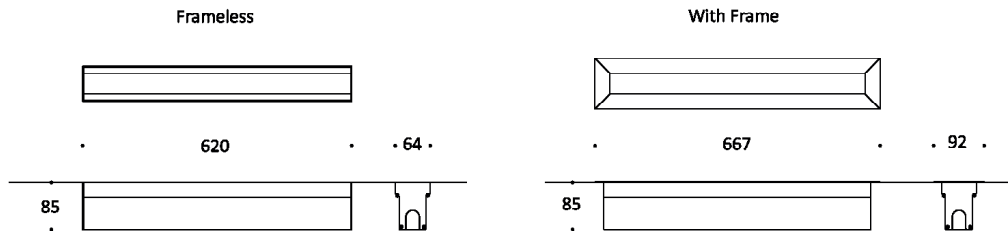

Key Data

LED Type	High efficiency LEDs, available in 2700K, 3000K, 4000K, 5000K, 6500K CCT tolerance within a 3-step MacAdams ellipse and LM80 compliant. Custom LED color combinations available.
Nominal Voltage	220V-240V AC, 50/60Hz
Color Rendering Index	CRI ≥ 80 standard and CRI ≥ 90 on request.
Colour Temperature	16.7 Million additive RGB colors.
Optics	Standard: 8° / 12° / 25° / 30° / 45° / 60° / 90° / 18°x38° / 10°x60° / 25°x50° Asymmetrical Linear Wallwash. Custom optics upon request.
Materials	Corrosion resistant extruded anodized aluminium housing (EN AW-6060) with stainless steel screws (A4 grade) and silicone rubber gaskets. Power unit is built in. End-to-end connection via power connectors. Includes recessing box.
Optional Coating	Marine grade.
Options	Aluminium frame with aluminium recessed box.
Diffuser	High impact and heat resistant polycarbonate with UV protection.
LED Life Time	L80 B10 70.000h Ta 25°C L80 B10 50.000h Ta 40°C
Operating Temperature	-40°C / +55°C
Power Factor	>0.95
Control Systems	DMX / RDM, DALI Interface.
Protection Class	IP67
Impact Resistance	IK10
Load Rating	40 kN
Insulation Class	Class I
Installation	20-30 cm drainage gravel for water evacuation.
Conformity	Complies with European Standards EN 60598 and CE certified.

Technical Drawing

Information

CODE	LENGTH Frameless (mm)	LENGTH With Frame (mm)	PITCH (mm)	LED QTY	POWER CONSUMPTION 350mA	POWER CONSUMPTION 500mA	LUMEN OUTPUT (lm) 350mA	LUMEN OUTPUT (lm) 500mA
AR8122256 RGB	620	667	33	18	18W	27W	1080	1620