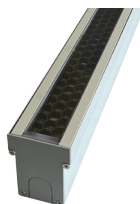

Honeycomb Louvre
Code: HC3001