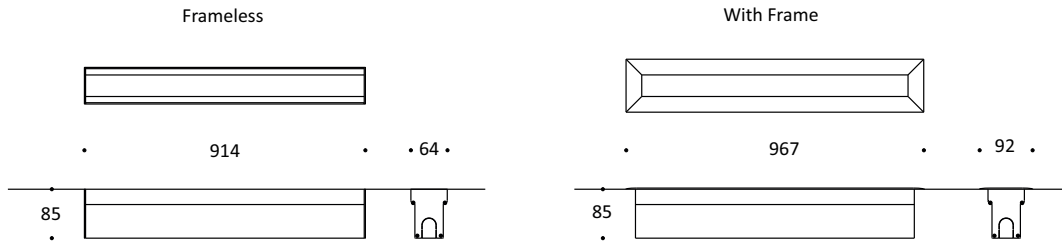

Key Data

LED Type	High efficiency LEDs, available in 2700K, 3000K, 4000K, 5000K, 6500K CCT tolerance within a 3-step MacAdams ellipse and LM80 compliant. Custom LED color combinations available.
Nominal Voltage	220V-240V AC, 50/60Hz
Color Rendering Index	CRI ≥ 80 standard and CRI ≥ 90 on request.
Optics	Standard: 8° / 12° / 25° / 30° / 45° / 60° / 90° / 18°x38° / 10°x60° / 25°x50° Asymmetrical Linear Wallwash. Custom optics upon request.
Materials	Corrosion resistant extruded anodized aluminium housing (EN AW-6060) with stainless steel screws (A4 grade) and silicone rubber gaskets. Power unit is built in. End-to-end connection via power connectors. Includes recessing box.
Optional Coating	Marine grade.
Options	Aluminium frame with aluminium recessed box.
Diffuser	High impact and heat resistant polycarbonate with UV protection.
LED Life Time	L80 B10 70.000h Ta 25°C L80 B10 50.000h Ta 40°C
Operating Temperature	-40°C / +55°C
Power Factor	>0.95
Control Systems	1-10V DIM, DALI Interface.
Protection Class	IP67
Impact Resistance	IK10
Load Rating	40 kN
Insulation Class	Class I
Installation	20-30 cm drainage gravel for water evacuation.
Conformity	Complies with European Standards EN 60598 and CE certified.

Technical Drawing

Information

CODE	LENGTH Frameless (mm)	LENGTH With Frame (mm)	PITCH (mm)	LED QTY	POWER CONSUMPTION 350mA	POWER CONSUMPTION 500mA	LUMEN OUTPUT (lm) 3000K / 4000K 350mA	LUMEN OUTPUT (lm) 3000K / 4000K 500mA
AR8122255	914	967	25	36	36W	54W	4860 / 5112	7290 / 7668