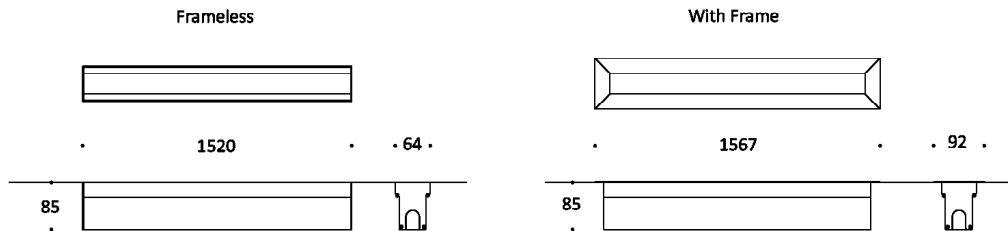

## Key Data

<b>LED Type</b>	High efficiency LEDs, available in 2700K, 3000K, 4000K, 5000K, 6500K CCT tolerance within a 3-step MacAdams ellipse and LM80 compliant. Custom LED color combinations available.
<b>Nominal Voltage</b>	220V-240V AC, 50/60Hz
<b>Color Rendering Index</b>	CRI ≥ 80 standard and CRI ≥ 90 on request.
<b>Colour Temperature</b>	16.7 Million additive RGB colors.
<b>Optics</b>	Standard: 8° / 12° / 25° / 30° / 45° / 60° / 90° / 18°x38° / 10°x60° / 25°x50° Asymmetrical Linear Wallwash. Custom optics upon request.
<b>Materials</b>	Corrosion resistant extruded anodized aluminium housing (EN AW-6060) with stainless steel screws (A4 grade) and silicone rubber gaskets. Power unit is built in. End-to-end connection via power connectors. Includes recessing box.
<b>Optional Coating</b>	Marine grade.
<b>Options</b>	Aluminium frame with aluminium recessed box.
<b>Diffuser</b>	High impact and heat resistant polycarbonate with UV protection.
<b>LED Life Time</b>	L80 B10 70.000h Ta 25°C L80 B10 50.000h Ta 40°C
<b>Operating Temperature</b>	-40°C / +55°C
<b>Power Factor</b>	>0.95
<b>Control Systems</b>	DMX / RDM, DALI Interface.
<b>Protection Class</b>	IP67
<b>Impact Resistance</b>	IK10
<b>Load Rating</b>	40 kN
<b>Insulation Class</b>	Class I
<b>Installation</b>	20-30 cm drainage gravel for water evacuation.
<b>Conformity</b>	Complies with European Standards EN 60598 and CE certified.

### Information

CODE	LENGTH Frameless (mm)	LENGTH With Frame (mm)	PITCH (mm)	LED QTY	POWER CONSUMPTION 350mA	POWER CONSUMPTION 500mA	LUMEN OUTPUT (lm) 350mA	LUMEN OUTPUT (lm) 500mA
AR8122255 RGB	1520	1567	42	36	36W	54W	2160	3240