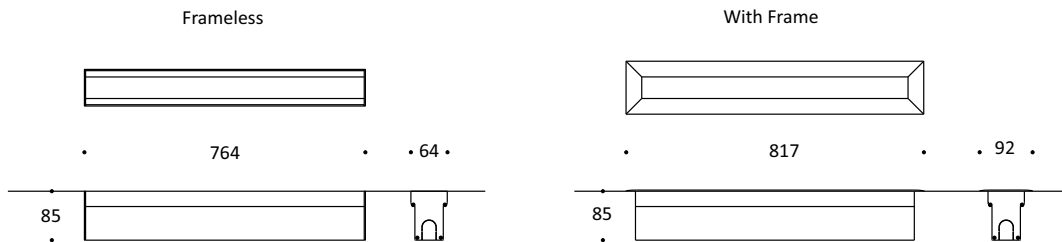

Key Data

LED Type	High efficiency LEDs, available in 2700K, 3000K, 4000K, 5000K, 6500K CCT tolerance within a 3-step MacAdams ellipse and LM80 compliant. Custom LED color combinations available.
Nominal Voltage	220V-240V AC, 50/60Hz
Color Rendering Index	CRI ≥ 80 standard and CRI ≥ 90 on request.
Optics	Standard: 8° / 12° / 25° / 30° / 45° / 60° / 90° / 18°x38° / 10°x60° / 25°x50° Asymmetrical Linear Wallwash. Custom optics upon request.
Materials	Corrosion resistant extruded anodized aluminium housing (EN AW-6060) with stainless steel screws (A4 grade) and silicone rubber gaskets. Power unit is built in. End-to-end connection via power connectors. Includes recessing box.
Optional Coating	Marine grade.
Options	Aluminium frame with aluminium recessed box.
Diffuser	High impact and heat resistant polycarbonate with UV protection.
LED Life Time	L80 B10 70.000h Ta 25°C L80 B10 50.000h Ta 40°C
Operating Temperature	-40°C / +55°C
Power Factor	>0.95
Control Systems	1-10V DIM, DALI Interface.
Protection Class	IP67
Impact Resistance	IK10
Load Rating	40 kN
Insulation Class	Class I
Installation	20-30 cm drainage gravel for water evacuation.
Conformity	Complies with European Standards EN 60598 and CE certified.

Technical Drawing

Information

CODE	LENGTH Frameless (mm)	LENGTH With Frame (mm)	PITCH (mm)	LED QTY	POWER CONSUMPTION 350mA	POWER CONSUMPTION 500mA	LUMEN OUTPUT (lm) 3000K / 4000K 350mA	LUMEN OUTPUT (lm) 3000K / 4000K 500mA
AR8122254	764	817	25	30	30W	45W	4050 / 4260	6075 / 6390