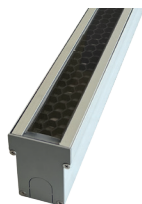

Honeycomb Louvre
Code: HC3001