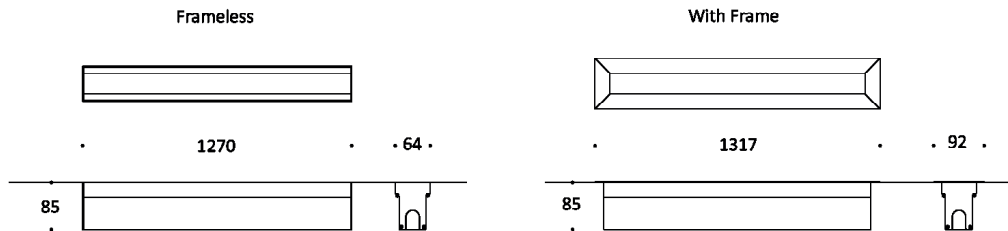

Key Data

LED Type	High efficiency LEDs, available in 2700K, 3000K, 4000K, 5000K, 6500K CCT tolerance within a 3-step MacAdams ellipse and LM80 compliant. Custom LED color combinations available.
Nominal Voltage	220V-240V AC, 50/60Hz
Color Rendering Index	CRI ≥ 80 standard and CRI ≥ 90 on request.
Colour Temperature	16.7 Million additive RGB colors.
Optics	Standard: 8° / 12° / 25° / 30° / 45° / 60° / 90° / 18°x38° / 10°x60° / 25°x50° Asymmetrical Linear Wallwash. Custom optics upon request.
Materials	Corrosion resistant extruded anodized aluminium housing (EN AW-6060) with stainless steel screws (A4 grade) and silicone rubber gaskets. Power unit is built in. End-to-end connection via power connectors. Includes recessing box.
Optional Coating	Marine grade.
Options	Aluminium frame with aluminium recessed box.
Diffuser	High impact and heat resistant polycarbonate with UV protection.
LED Life Time	L80 B10 70.000h Ta 25°C L80 B10 50.000h Ta 40°C
Operating Temperature	-40°C / +55°C
Power Factor	>0.95
Control Systems	DMX / RDM, DALI Interface.
Protection Class	IP67
Impact Resistance	IK10
Load Rating	40 kN
Insulation Class	Class I
Installation	20-30 cm drainage gravel for water evacuation.
Conformity	Complies with European Standards EN 60598 and CE certified.

Technical Drawing

Information

CODE	LENGTH Frameless (mm)	LENGTH With Frame (mm)	PITCH (mm)	LED QTY	POWER CONSUMPTION 350mA	POWER CONSUMPTION 500mA	LUMEN OUTPUT (lm) 350mA	LUMEN OUTPUT (lm) 500mA
AR8122254 RGB	1270	1317	42	30	30W	45W	1800	2700