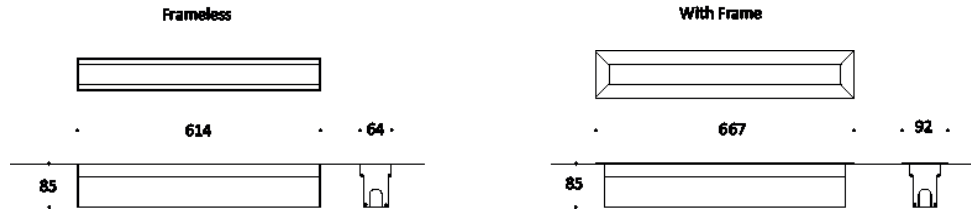

## Key Data

<b>LED Type</b>	High efficiency LEDs, available in 2700K, 3000K, 4000K, 5000K, 6500K CCT tolerance within a 3-step MacAdams ellipse and LM80 compliant. Custom LED color combinations available.
<b>Nominal Voltage</b>	220V-240V AC, 50/60Hz
<b>Color Rendering Index</b>	CRI ≥ 80 standard and CRI ≥ 90 on request.
<b>Optics</b>	Standard: 8° / 12° / 25° / 30° / 45° / 60° / 90° / 18°x38° / 10°x60° / 25°x50° Asymmetrical Linear Wallwash. Custom optics upon request.
<b>Materials</b>	Corrosion resistant extruded anodized aluminium housing (EN AW-6060) with stainless steel screws (A4 grade) and silicone rubber gaskets. Power unit is built in. End-to-end connection via power connectors. Includes recessing box.
<b>Optional Coating</b>	Marine grade.
<b>Options</b>	Aluminium frame with aluminium recessed box.
<b>Diffuser</b>	High impact and heat resistant polycarbonate with UV protection.
<b>LED Life Time</b>	L80 B10 70.000h Ta 25°C L80 B10 50.000h Ta 40°C
<b>Operating Temperature</b>	-40°C / +55°C
<b>Power Factor</b>	>0.95
<b>Control Systems</b>	1-10V DIM, DALI Interface.
<b>Protection Class</b>	IP67
<b>Impact Resistance</b>	IK10
<b>Load Rating</b>	40 kN
<b>Insulation Class</b>	Class I
<b>Installation</b>	20-30 cm drainage gravel for water evacuation.
<b>Conformity</b>	Complies with European Standards EN 60598 and CE certified.

### Information

CODE	LENGTH Frameless (mm)	LENGTH With Frame (mm)	PITCH (mm)	LED QTY	POWER CONSUMPTION 350mA	POWER CONSUMPTION 500mA	LUMEN OUTPUT (lm) 3000K / 4000K 350mA	LUMEN OUTPUT (lm) 3000K / 4000K 500mA
AR8122253	614	667	25	24	24W	36W	3240 / 3408	4860 / 5112