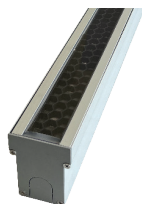

Honeycomb Louvre
Code: HC3001