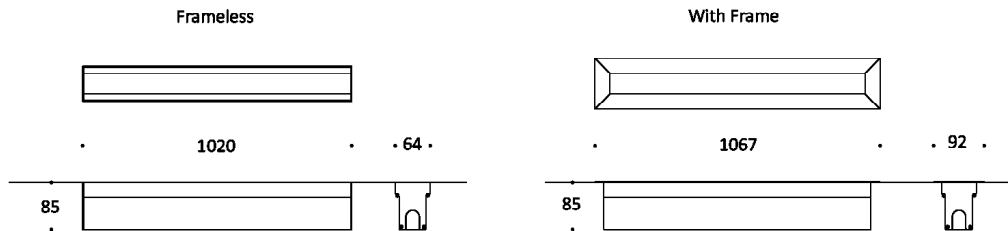

## Key Data

<b>LED Type</b>	High efficiency LEDs, available in 2700K, 3000K, 4000K, 5000K, 6500K CCT tolerance within a 3-step MacAdams ellipse and LM80 compliant. Custom LED color combinations available.
<b>Nominal Voltage</b>	220V-240V AC, 50/60Hz
<b>Color Rendering Index</b>	CRI ≥ 80 standard and CRI ≥ 90 on request.
<b>Colour Temperature</b>	16.7 Million additive RGB colors.
<b>Optics</b>	Standard: 8° / 12° / 25° / 30° / 45° / 60° / 90° / 18°x38° / 10°x60° / 25°x50° Asymmetrical Linear Wallwash. Custom optics upon request.
<b>Materials</b>	Corrosion resistant extruded anodized aluminium housing (EN AW-6060) with stainless steel screws (A4 grade) and silicone rubber gaskets. Power unit is built in. End-to-end connection via power connectors. Includes recessing box.
<b>Optional Coating</b>	Marine grade.
<b>Options</b>	Aluminium frame with aluminium recessed box.
<b>Diffuser</b>	High impact and heat resistant polycarbonate with UV protection.
<b>LED Life Time</b>	L80 B10 70.000h Ta 25°C L80 B10 50.000h Ta 40°C
<b>Operating Temperature</b>	-40°C / +55°C
<b>Power Factor</b>	>0.95
<b>Control Systems</b>	DMX / RDM, DALI Interface.
<b>Protection Class</b>	IP67
<b>Impact Resistance</b>	IK10
<b>Load Rating</b>	40 kN
<b>Insulation Class</b>	Class I
<b>Installation</b>	20-30 cm drainage gravel for water evacuation.
<b>Conformity</b>	Complies with European Standards EN 60598 and CE certified.

### Information

CODE	LENGTH Frameless (mm)	LENGTH With Frame (mm)	PITCH (mm)	LED QTY	POWER CONSUMPTION 350mA	POWER CONSUMPTION 500mA	LUMEN OUTPUT (lm) 350mA	LUMEN OUTPUT (lm) 500mA
AR8122253 RGB	1020	1067	42	24	24W	36W	1440	2160