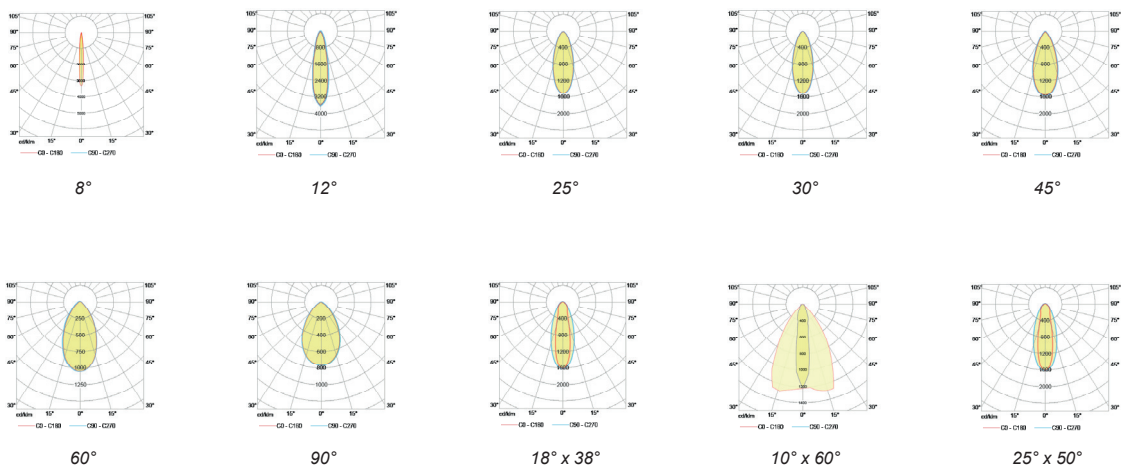

## Key Data

<b>LED Type</b>	High efficiency LEDs, available in 2700K, 3000K, 4000K, 5000K, 6500K CCT tolerance within a 3-step MacAdams ellipse and LM80 compliant. Custom LED color combinations available.
<b>Nominal Voltage</b>	220V-240V AC, 50/60Hz
<b>Color Rendering Index</b>	CRI ≥ 80 standard and CRI ≥ 90 on request.
<b>Colour Temperature</b>	16.7 Million additive RGB colors.
<b>Optics</b>	Standard: 8° / 12° / 25° / 30° / 45° / 60° / 90° / 18°x38° / 10°x60° / 25°x50° Asymmetrical Linear Wallwash. Custom optics upon request.
<b>Materials</b>	Corrosion resistant extruded anodized aluminium housing (EN AW-6060) with stainless steel screws (A4 grade) and silicone rubber gaskets. Power unit is built in. End-to-end connection via power connectors. Includes recessing box.
<b>Optional Coating</b>	Marine grade.
<b>Options</b>	Aluminium frame with aluminium recessed box.
<b>Diffuser</b>	High impact and heat resistant polycarbonate with UV protection.
<b>LED Life Time</b>	L80 B10 70.000h Ta 25°C L80 B10 50.000h Ta 40°C
<b>Operating Temperature</b>	-40°C / +55°C
<b>Power Factor</b>	>0.95
<b>Control Systems</b>	DMX / RDM, DALI Interface.
<b>Protection Class</b>	IP67
<b>Impact Resistance</b>	IK10
<b>Load Rating</b>	40 kN
<b>Insulation Class</b>	Class I
<b>Installation</b>	20-30 cm drainage gravel for water evacuation.
<b>Conformity</b>	Complies with European Standards EN 60598 and CE certified.

### Technical Drawing

### Information

CODE	LENGTH Frameless (mm)	LENGTH With Frame (mm)	PITCH (mm)	LED QTY	POWER CONSUMPTION 350mA	POWER CONSUMPTION 500mA	LUMEN OUTPUT (lm) 350mA	LUMEN OUTPUT (lm) 500mA
AR8122253 RGB	1020	1067	42	24	24W	36W	1440	2160

### Light Distribution Curve