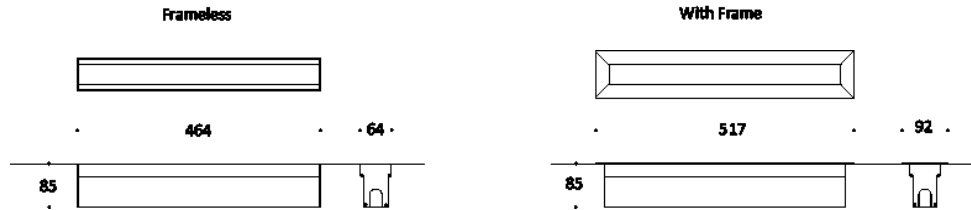

Key Data

LED Type	High efficiency LEDs, available in 2700K, 3000K, 4000K, 5000K, 6500K CCT tolerance within a 3-step MacAdams ellipse and LM80 compliant. Custom LED color combinations available.
Nominal Voltage	220V-240V AC, 50/60Hz
Color Rendering Index	CRI ≥ 80 standard and CRI ≥ 90 on request.
Optics	Standard: 8° / 12° / 25° / 30° / 45° / 60° / 90° / 18°x38° / 10°x60° / 25°x50° Asymmetrical Linear Wallwash. Custom optics upon request.
Materials	Corrosion resistant extruded anodized aluminium housing (EN AW-6060) with stainless steel screws (A4 grade) and silicone rubber gaskets. Power unit is built in. End-to-end connection via power connectors. Includes recessing box.
Optional Coating	Marine grade.
Options	Aluminium frame with aluminium recessed box.
Diffuser	High impact and heat resistant polycarbonate with UV protection.
LED Life Time	L80 B10 70.000h Ta 25°C L80 B10 50.000h Ta 40°C
Operating Temperature	-40°C / +55°C
Power Factor	>0.95
Control Systems	1-10V DIM, DALI Interface.
Protection Class	IP67
Impact Resistance	IK10
Load Rating	40 kN
Insulation Class	Class I
Installation	20-30 cm drainage gravel for water evacuation.
Conformity	Complies with European Standards EN 60598 and CE certified.

Technical Drawing

Information

CODE	LENGTH Frameless (mm)	LENGTH With Frame (mm)	PITCH (mm)	LED QTY	POWER CONSUMPTION 350mA	POWER CONSUMPTION 500mA	LUMEN OUTPUT (lm) 3000K / 4000K 350mA	LUMEN OUTPUT (lm) 3000K / 4000K 500mA
AR8122252	464	517	25	18	18W	27W	2430 / 2556	3645 / 3834