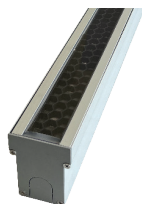

Key Features

iAxis Mono Recessed luminaire is suitable for a wide range of wall washing, accent, surface grazing and indirect lighting applications in architectural, hospitality and retail environments, it has multiple customization options to illuminate interior walls, exterior facades and unique architectural details.

Technical Drawing

Information

CODE	LENGTH Frameless (mm)	LENGTH With Frame (mm)	PITCH (mm)	LED QTY	POWER CONSUMPTION 350mA	POWER CONSUMPTION 500mA	LUMEN OUTPUT (lm) 3000K / 4000K 350mA	LUMEN OUTPUT (lm) 3000K / 4000K 500mA
AR8122252	464	517	25	18	18W	27W	2430 / 2556	3645 / 3834

Light Distribution Curve

Accessories

Honeycomb Louvre
Code: HC3001

Aluminium Frame
Code: AF5001

IP68 Plug Power Connector Set
Code: CON1201