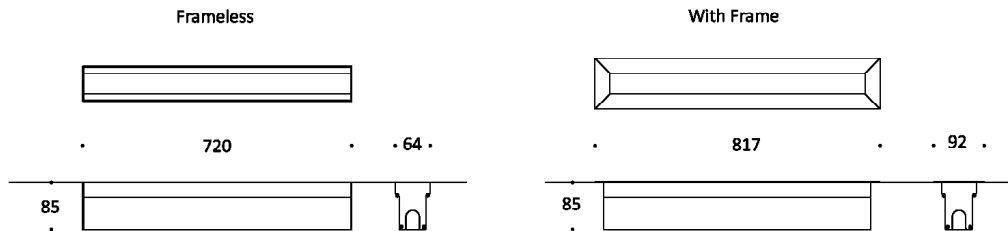

Key Data

LED Type	High efficiency LEDs, available in 2700K, 3000K, 4000K, 5000K, 6500K CCT tolerance within a 3-step MacAdams ellipse and LM80 compliant. Custom LED color combinations available.
Nominal Voltage	220V-240V AC, 50/60Hz
Color Rendering Index	CRI ≥ 80 standard and CRI ≥ 90 on request.
Colour Temperature	16.7 Million additive RGB colors.
Optics	Standard: 8° / 12° / 25° / 30° / 45° / 60° / 90° / 18°x38° / 10°x60° / 25°x50° Asymmetrical Linear Wallwash. Custom optics upon request.
Materials	Corrosion resistant extruded anodized aluminium housing (EN AW-6060) with stainless steel screws (A4 grade) and silicone rubber gaskets. Power unit is built in. End-to-end connection via power connectors. Includes recessing box.
Optional Coating	Marine grade.
Options	Aluminium frame with aluminium recessed box.
Diffuser	High impact and heat resistant polycarbonate with UV protection.
LED Life Time	L80 B10 70.000h Ta 25°C L80 B10 50.000h Ta 40°C
Operating Temperature	-40°C / +55°C
Power Factor	>0.95
Control Systems	DMX / RDM, DALI Interface.
Protection Class	IP67
Impact Resistance	IK10
Load Rating	40 kN
Insulation Class	Class I
Installation	20-30 cm drainage gravel for water evacuation.
Conformity	Complies with European Standards EN 60598 and CE certified.

Technical Drawing

Information

CODE	LENGTH Frameless (mm)	LENGTH With Frame (mm)	PITCH (mm)	LED QTY	POWER CONSUMPTION 350mA	POWER CONSUMPTION 500mA	LUMEN OUTPUT (lm) 350mA	LUMEN OUTPUT (lm) 500mA
AR8122252 RGB	770	817	42	18	18W	27W	1080	1620