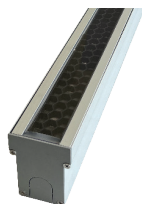

Key Features

iAxis Mono Recessed luminaire is suitable for a wide range of wall washing, accent, surface grazing and indirect lighting applications in architectural, hospitality and retail environments, it has multiple customization options to illuminate interior walls, exterior facades and unique architectural details.

Light Distribution Curve

Accessories

Honeycomb Louvre
Code: HC3001

Aluminium Frame
Code: AF5001

**IP68 Plug Power
Connector Set**
Code: CON1201