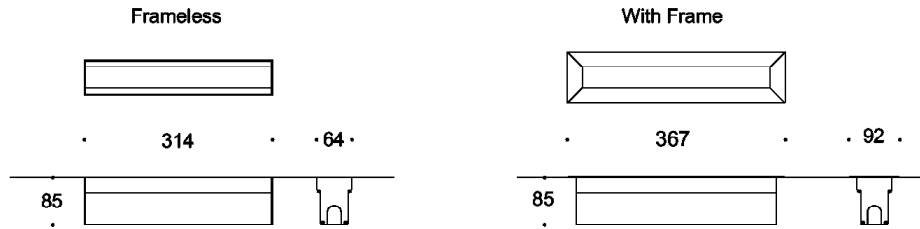

Key Data

LED Type	High efficiency LEDs, available in 2700K, 3000K, 4000K, 5000K, 6500K CCT tolerance within a 3-step MacAdams ellipse and LM80 compliant. Custom LED color combinations available.
Nominal Voltage	220V-240V AC, 50/60Hz
Color Rendering Index	CRI ≥ 80 standard and CRI ≥ 90 on request.
Optics	Standard: 8° / 12° / 25° / 30° / 45° / 60° / 90° / 18°x38° / 10°x60° / 25°x50° Asymmetrical Linear Wallwash. Custom optics upon request.
Materials	Corrosion resistant extruded anodized aluminium housing (EN AW-6060) with stainless steel screws (A4 grade) and silicone rubber gaskets. Power unit is built in. End-to-end connection via power connectors. Includes recessing box.
Optional Coating	Marine grade.
Options	Aluminium frame with aluminium recessed box.
Diffuser	High impact and heat resistant polycarbonate with UV protection.
LED Life Time	L80 B10 70.000h Ta 25°C L80 B10 50.000h Ta 40°C
Operating Temperature	-40°C / +55°C
Power Factor	>0.95
Control Systems	1-10V DIM, DALI Interface.
Protection Class	IP67
Impact Resistance	IK10
Load Rating	40 kN
Insulation Class	Class I
Installation	20-30 cm drainage gravel for water evacuation.
Conformity	Complies with European Standards EN 60598 and CE certified.

Technical Drawing

Information

CODE	LENGTH Frameless (mm)	LENGTH With Frame (mm)	PITCH (mm)	LED QTY	POWER CONSUMPTION 350mA	POWER CONSUMPTION 500mA	LUMEN OUTPUT (lm) 3000K / 4000K 350mA	LUMEN OUTPUT (lm) 3000K / 4000K 500mA
AR8122251	314	367	25	12	12W	18W	1620 / 1704	2430 / 2556