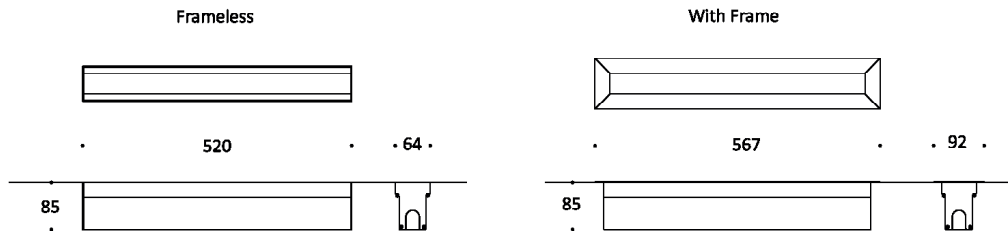

Key Data

LED Type	High efficiency LEDs, available in 2700K, 3000K, 4000K, 5000K, 6500K CCT tolerance within a 3-step MacAdams ellipse and LM80 compliant. Custom LED color combinations available.
Nominal Voltage	220V-240V AC, 50/60Hz
Color Rendering Index	CRI ≥ 80 standard and CRI ≥ 90 on request.
Colour Temperature	16.7 Million additive RGB colors.
Optics	Standard: 8° / 12° / 25° / 30° / 45° / 60° / 90° / 18°x38° / 10°x60° / 25°x50° Asymmetrical Linear Wallwash. Custom optics upon request.
Materials	Corrosion resistant extruded anodized aluminium housing (EN AW-6060) with stainless steel screws (A4 grade) and silicone rubber gaskets. Power unit is built in. End-to-end connection via power connectors. Includes recessing box.
Optional Coating	Marine grade.
Options	Aluminium frame with aluminium recessed box.
Diffuser	High impact and heat resistant polycarbonate with UV protection.
LED Life Time	L80 B10 70.000h Ta 25°C L80 B10 50.000h Ta 40°C
Operating Temperature	-40°C / +55°C
Power Factor	>0.95
Control Systems	DMX / RDM, DALI Interface.
Protection Class	IP67
Impact Resistance	IK10
Load Rating	40 kN
Insulation Class	Class I
Installation	20-30 cm drainage gravel for water evacuation.
Conformity	Complies with European Standards EN 60598 and CE certified.

Technical Drawing

Information

CODE	LENGTH Frameless (mm)	LENGTH With Frame (mm)	PITCH (mm)	LED QTY	POWER CONSUMPTION 350mA	POWER CONSUMPTION 500mA	LUMEN OUTPUT (lm) 350mA	LUMEN OUTPUT (lm) 500mA
AR8122251 RGB	520	567	42	12	12W	18W	720	1080