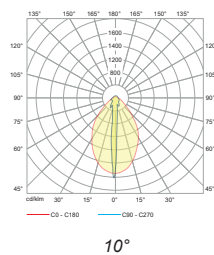

Technical Drawing

Information

CODE	LENGTH (mm)	POWER CONSUMPTION	LUMEN OUTPUT (lm) 3000K / 4000K	COLOUR TEMPERATURE
AR4403	1000	18W	1350 / 1530	3000K / 4000K

Light Distribution Curve

Accessories

**Adjustable Bracket**  
Code: AB6001