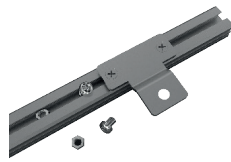

## Key Features

iRinga is a dimmable encapsulated linear LED line, suited for installation in indoor and outdoor with a broad range of colours. It is a colour mixing linear light source in a compact, IP rated, silicone sealed aluminium profile with mounting brackets.

Technical Drawing

Information

CODE	LENGTH (mm)	POWER CONSUMPTION	LUMEN OUTPUT (lm) 3000K / 4000K	COLOUR TEMPERATURE
AR4403	1000	18W	1350 / 1530	3000K / 4000K

Light Distribution Curve

Accessories

**Adjustable Bracket**  
Code: AB6001

**Fixed Bracket**  
Code: FB7001

**Long Bracket**  
Code: FN8001

**Transparent Connector**  
Code: TC1203

**End Cap**  
Code: EC1001