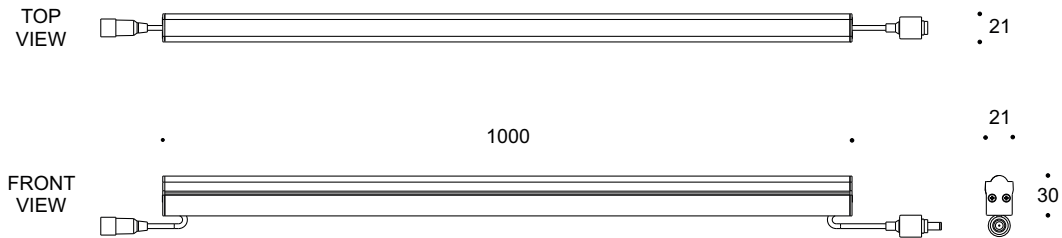

## Key Features

iRinga is a dimmable encapsulated linear LED line, suited for installation in indoor and outdoor with a broad range of colours. It is a colour mixing linear light source in a compact, IP rated, silicone sealed aluminium profile with mounting brackets.

Technical Drawing

Information

CODE	LENGTH (mm)	POWER CONSUMPTION	LUMEN OUTPUT (lm) 3000K / 4000K	COLOUR TEMPERATURE
AR4403	1000	18W	1350 / 1530	3000K / 4000K

Light Distribution Curve

Accessories

**Adjustable Bracket**  
Code: AB6001