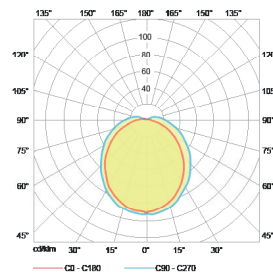

Technical Drawing

Information

CODE	LENGTH (mm)	POWER CONSUMPTION	LUMEN OUTPUT (lm) RGB	COLOUR TEMPERATURE
AR187752	1000	10W	750 / 850	RGB

Light Distribution Curve

120°