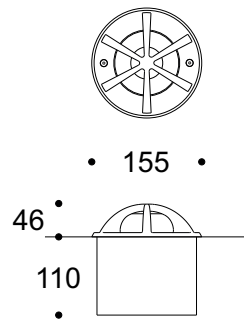

Technical Drawing

Information

CODE	POWER CONSUMPTION	LUMEN OUTPUT (lm) 3000K / 4000K	COLOUR TEMPERATURE
AC8046	6W	450 / 510	3000K / 4000K

Light Distribution Curve

Accessories

**IP68 Plug Power
Connector Set**
Code: CON1201