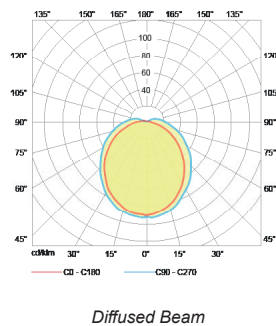

Key Data

LED Type	High efficiency LEDs, available in 2700K, 3000K, 4000K, 5000K, 6500K CCT tolerance within a 3-step MacAdams ellipse and LM80 compliant. Custom LED color combinations available.
Nominal Voltage	220V-240V AC, 50/60Hz
Color Rendering Index	CRI ≥ 80 standard and CRI ≥ 90 on request.
Optics	Multi sided light sectors.
Materials	Corrosion resistant double layer polyester powder coated paint finish die cast aluminium housing with stainless steel screws (A4 grade) and silicone gaskets. Power unit is built in. Available in anthracite gray as a standard finish or any desired RAL colour. Includes recessing box.
Diffuser	High impact and heat resistant polycarbonate with UV protection.
LED Life Time	L90 - B10 > 100,000h
Operating Temperature	-40°C / +55°C
Power Factor	>0.95
Control Systems	On - Off.
Protection Class	IP67
Impact Resistance	IK10
Load Rating	40 kN
Insulation Class	Class I
Installation	Recessing box to be placed at ground level 20 cm drainage gravel for water evacuation. Connection via junction boxes.
Conformity	Complies with European Standards EN 60598 and CE certified.

Technical Drawing

Information

CODE	POWER CONSUMPTION	LUMEN OUTPUT (lm) 3000K / 4000K	COLOUR TEMPERATURE
AC8046	6W	450 / 510	3000K / 4000K

Light Distribution Curve

Accessories

**IP68 Plug Power
Connector Set**
Code: CON1201