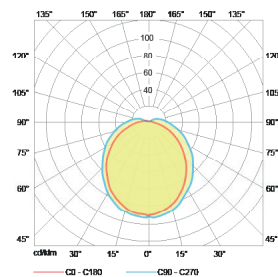

Key Data

LED Type	High efficiency LEDs, available in 2700K, 3000K, 4000K, 5000K, 6500K CCT tolerance within a 3-step MacAdams ellipse and LM80 compliant. Custom LED color combinations available.
Nominal Voltage	220V-240V AC, 50/60Hz
Color Rendering Index	CRI ≥ 80 standard and CRI ≥ 90 on request.
Optics	Multi sided light sectors.
Materials	Corrosion resistant double layer polyester powder coated paint finish die cast aluminium housing with stainless steel screws (A4 grade) and silicone gaskets. Power unit is built in. Available in anthracite gray as a standard finish or any desired RAL colour. Includes recessing box.
Diffuser	High impact and heat resistant polycarbonate with UV protection.
LED Life Time	L90 - B10 > 100,000h
Operating Temperature	-40°C / +55°C
Power Factor	>0.95
Control Systems	On - Off.
Protection Class	IP67
Impact Resistance	IK10
Load Rating	40 kN
Insulation Class	Class I
Installation	Recessing box to be placed at ground level 20 cm drainage gravel for water evacuation. Connection via junction boxes.
Conformity	Complies with European Standards EN 60598 and CE certified.

Technical Drawing

Information

CODE	POWER CONSUMPTION	LUMEN OUTPUT (lm) 3000K / 4000K	COLOUR TEMPERATURE
AC8044	6W	450 / 510	3000K / 4000K

Light Distribution Curve

Diffused Beam

Accessories

**IP68 Plug Power
Connector Set**
Code: CON1201