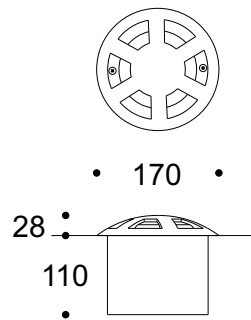

Key Data

LED Type	High efficiency LEDs, available in 2700K, 3000K, 4000K, 5000K, 6500K CCT tolerance within a 3-step MacAdams ellipse and LM80 compliant. Custom LED color combinations available.
Nominal Voltage	220V-240V AC, 50/60Hz
Color Rendering Index	CRI ≥ 80 standard and CRI ≥ 90 on request.
Optics	Multi sided light sectors.
Materials	Corrosion resistant double layer polyester powder coated paint finish die cast aluminium housing with stainless steel screws (A4 grade) and silicone gaskets. Power unit is built in. Available in anthracite gray as a standard finish or any desired RAL colour. Includes recessing box.
Diffuser	High impact and heat resistant polycarbonate with UV protection.
LED Life Time	L90 - B10 > 100,000h
Operating Temperature	-40°C / +55°C
Power Factor	>0.95
Control Systems	On - Off.
Protection Class	IP67
Impact Resistance	IK10
Load Rating	40 kN
Insulation Class	Class I
Installation	Recessing box to be placed at ground level 20 cm drainage gravel for water evacuation. Connection via junction boxes.
Conformity	Complies with European Standards EN 60598 and CE certified.

Technical Drawing

Information

CODE	POWER CONSUMPTION	LUMEN OUTPUT (lm) 3000K / 4000K	COLOUR TEMPERATURE
AC8044	6W	450 / 510	3000K / 4000K

Light Distribution Curve

Diffused Beam

Accessories

**IP68 Plug Power
Connector Set**
Code: CON1201