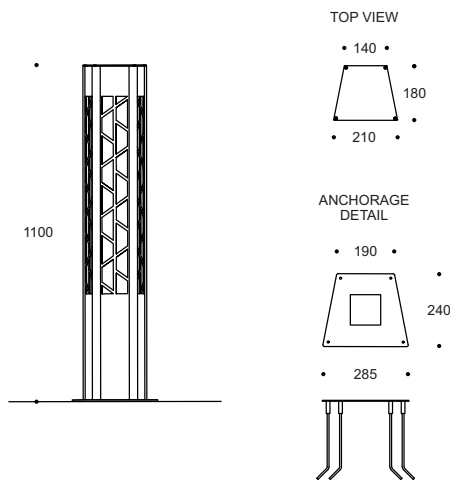

Technical Drawing

Information

CODE	POWER CONSUMPTION	LUMEN OUTPUT (lm) 3000K / 4000K	COLOUR TEMPERATURE
LB1584	20W	2200 / 2400	3000K / 4000K

*Anchorage set included.

*Flange cover to be ordered separately.