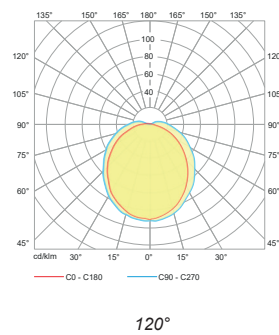

### Technical Drawing

### Information

CODE	POWER CONSUMPTION	LUMEN OUTPUT (lm) 3000K / 4000K	COLOUR TEMPERATURE
LB1584	20W	2200 / 2400	3000K / 4000K

\*Anchorage set included.

\*Flange cover to be ordered separately.

### Light Distribution Curve