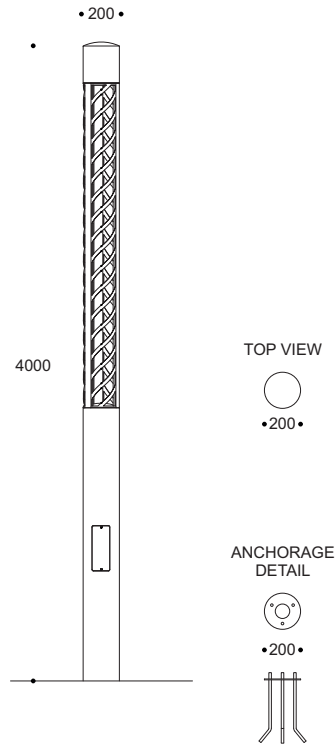

Technical Drawing

Information

CODE	POWER CONSUMPTION	LUMEN OUTPUT (lm) 3000K / 4000K	COLOUR TEMPERATURE
LB1475	54W	5940 / 6480	3000K / 4000K

\*Anchorage set included.

\*Flange cover to be ordered separately.