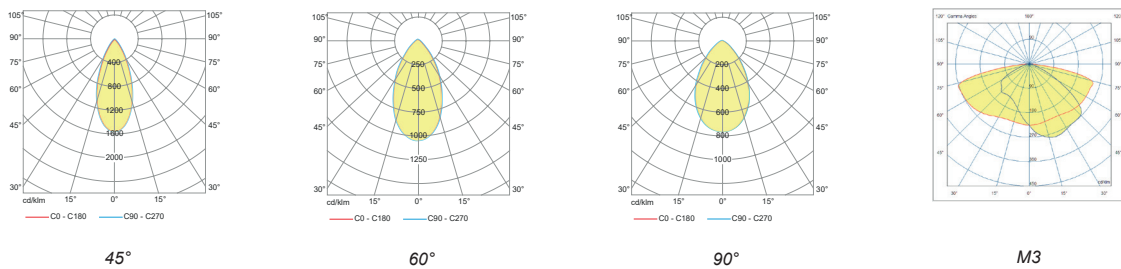

Light Distribution Curve