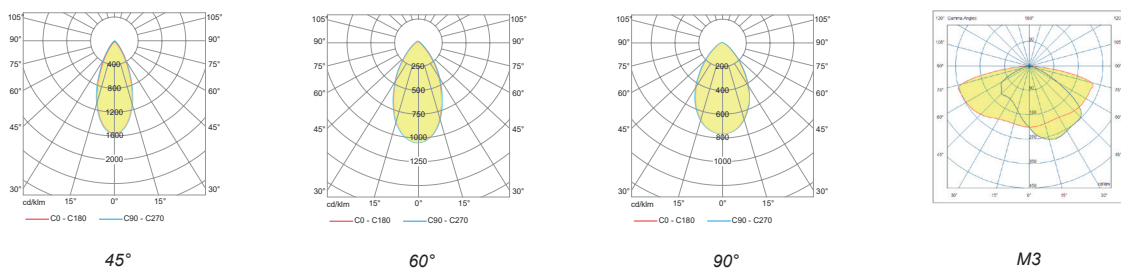

Light Distribution Curve