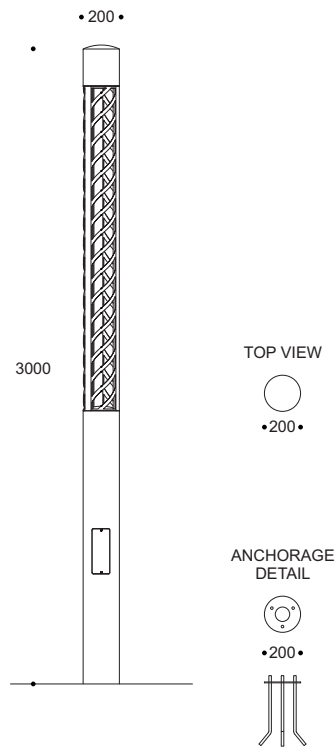

Technical Drawing

Information

CODE	POWER CONSUMPTION	LUMEN OUTPUT (lm) 3000K / 4000K	COLOUR TEMPERATURE
LB1473	38W	4180 / 4560	3000K / 4000K

\*Anchorage set included.

\*Flange cover to be ordered separately.