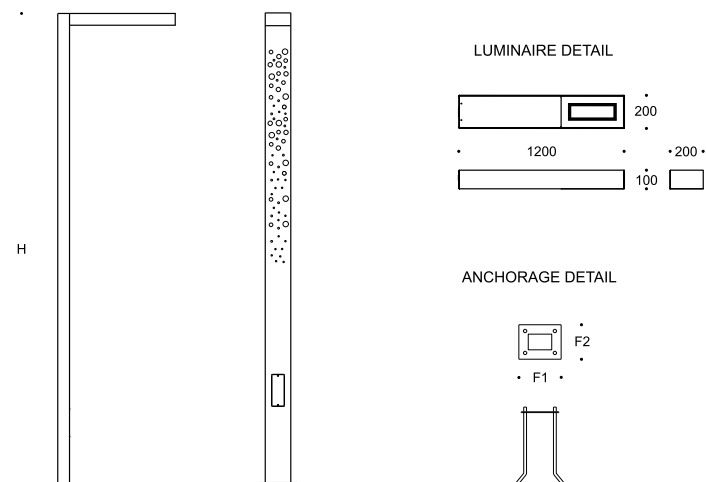

Technical Drawing

Information

CODE	POWER CONSUMPTION	LUMEN OUTPUT (lm) 3000K / 4000K	COLOUR TEMPERATURE
LB1434	144W	19440 / 20448	3000K / 4000K

*Anchorage set included.

*Flange cover to be ordered separately.

Poles

	ALUMINIUM POLE	HEIGHT (mm)	DIMENSIONS (mm)	F1 x F2 (mm)
	RCP514-AL	6000	200 x 100	300 x 220
	RCP515-AL	7000	200 x 100	400 x 300
	RCP516-AL	8000	200 x 100	400 x 300
	RCP517-AL	9000	200 x 100	400 x 300
	RCP518-AL	10000	200 x 100	400 x 300