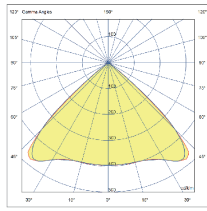

Light Distribution Curve

90°

Accessories