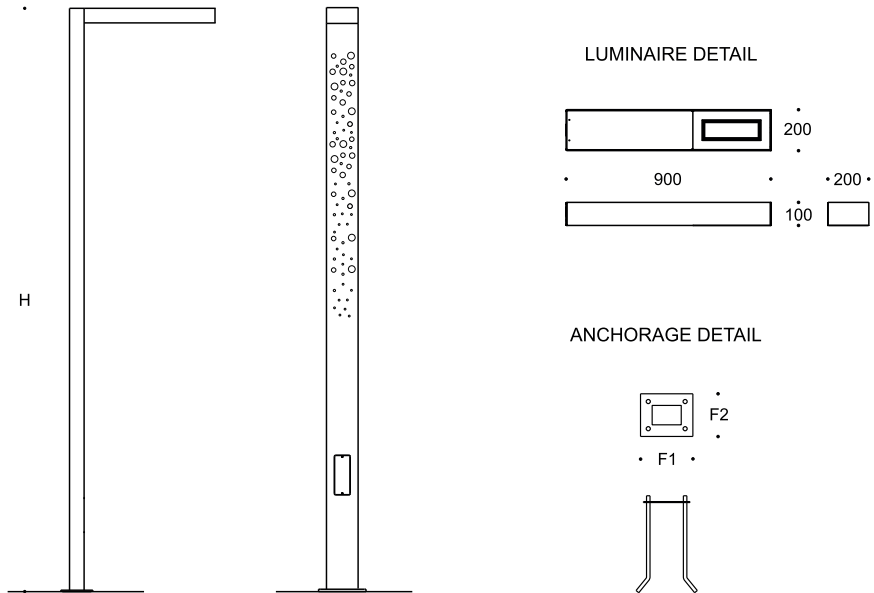

## Key Data

<b>LED Type</b>	High efficiency LEDs, available in 2700K, 3000K, 4000K, 5000K, 6500K CCT tolerance within a 3-step MacAdams ellipse and LM80 compliant.
<b>Nominal Voltage</b>	220V-240V AC, 50/60Hz
<b>Color Rendering Index</b>	CRI ≥ 80 standard and CRI ≥ 90 on request.
<b>Light Distribution</b>	60° / 90° / M3
<b>Materials</b>	Corrosion resistant double layer polyester powder coated paint finish die cast aluminium housing, aluminium extruded column (EN AW-6060) with stainless steel screws (A4 grade) and silicone gaskets. Power unit is built in. Available in anthracite gray as a standard finish or any desired RAL colour.
<b>Optional Coating</b>	Marine grade.
<b>Diffuser</b>	Thermal-shock resistant tempered glass.
<b>LED Life Time</b>	L80 B10 70.000h Ta 25°C L80 B10 50.000h Ta 40°C
<b>Operating Temperature</b>	-40°C / +55°C
<b>Power Factor</b>	>0.95
<b>Control Systems</b>	On - Off, DALI Interface.
<b>Protection Class</b>	IP66
<b>Impact Resistance</b>	IK08
<b>Insulation Class</b>	Class I
<b>Conformity</b>	Complies with European Standards EN 60598 and CE certified.

Technical Drawing

Information

CODE	POWER CONSUMPTION	LUMEN OUTPUT (lm) 3000K / 4000K	COLOUR TEMPERATURE
LB1433	96W	12960 / 13632	3000K / 4000K

\*Anchorage set included.

\*Flange cover to be ordered separately.

Poles

	ALUMINIUM POLE	HEIGHT (mm)	DIMENSIONS (mm)	F1 x F2 (mm)
	RCP512-AL	4000	200 x 100	300 x 220
	RCP513-AL	5000	200 x 100	300 x 220
	RCP514-AL	6000	200 x 100	300 x 220
	RCP515-AL	7000	200 x 100	400 x 300
	RCP516-AL	8000	200 x 100	400 x 300