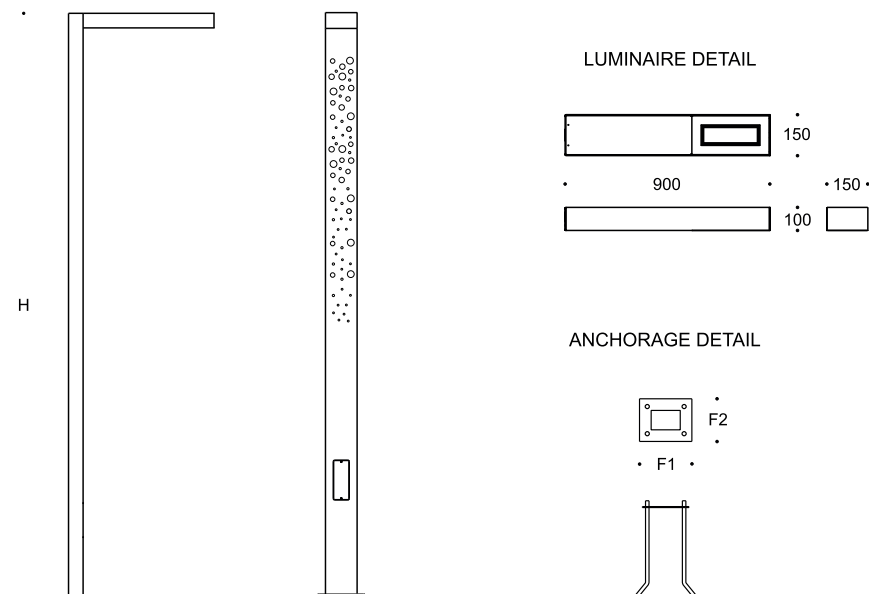

Technical Drawing

Information

CODE	POWER CONSUMPTION	LUMEN OUTPUT (lm) 3000K / 4000K	COLOUR TEMPERATURE
LB1432	72W	9720 / 10224	3000K / 4000K

*Anchorage set included.

*Flange cover to be ordered separately.

Poles

	ALUMINIUM POLE	HEIGHT (mm)	DIMENSIONS (mm)	F1 x F2 (mm)
	RCP509-AL	4000	150 x 100	270 x 220
	RCP510-AL	5000	150 x 100	270 x 220
	RCP511-AL	6000	150 x 100	270 x 220

Light Distribution Curve

60°

90°

Asymmetric 90°