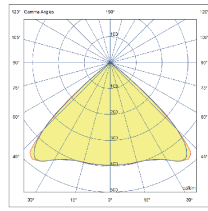

Technical Drawing

Information

CODE	POWER CONSUMPTION	LUMEN OUTPUT (lm) 3000K / 4000K	COLOUR TEMPERATURE
LB1432	72W	9720 / 10224	3000K / 4000K

*Anchorage set included.

*Flange cover to be ordered separately.

Poles

	ALUMINIUM POLE	HEIGHT (mm)	DIMENSIONS (mm)	F1 x F2 (mm)
	RCP509-AL	4000	150 x 100	270 x 220
	RCP510-AL	5000	150 x 100	270 x 220
	RCP511-AL	6000	150 x 100	270 x 220

Light Distribution Curve

60°

90°

Asymmetric 90°