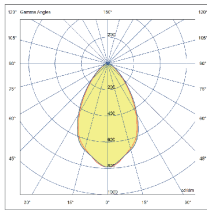

Technical Drawing

Information

CODE	POWER CONSUMPTION	LUMEN OUTPUT (lm) 3000K / 4000K	COLOUR TEMPERATURE
LB1432	72W	9720 / 10224	3000K / 4000K

*Anchorage set included.

*Flange cover to be ordered separately.

Poles

	ALUMINIUM POLE	HEIGHT (mm)	DIMENSIONS (mm)	F1 x F2 (mm)
	RCP509-AL	4000	150 x 100	270 x 220
	RCP510-AL	5000	150 x 100	270 x 220
	RCP511-AL	6000	150 x 100	270 x 220

Light Distribution Curve

60°

90°

Asymmetric 90°