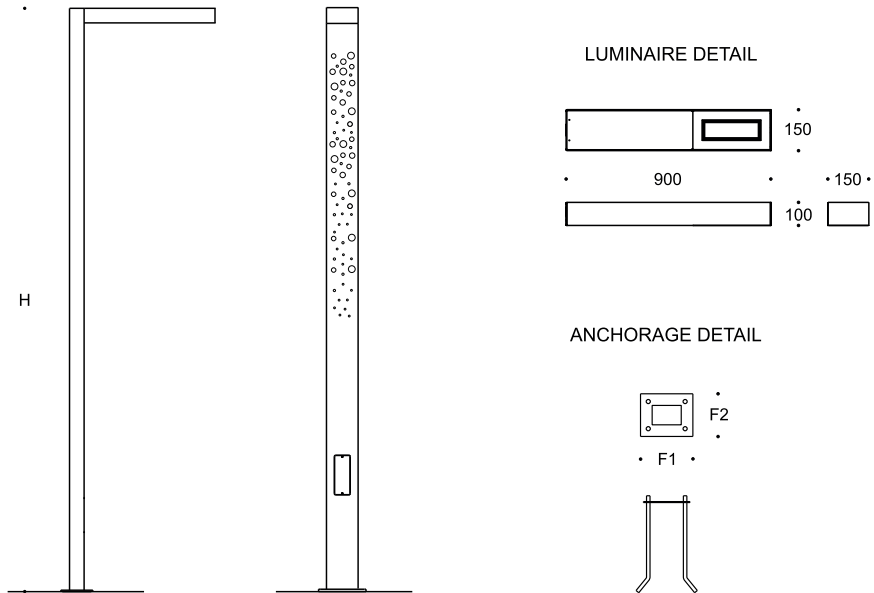

BSISQ® LED Module adapted for optimum light distribution.

Designed to last in extremely harsh environments.

Key Data

LED Type	High efficiency LEDs, available in 2700K, 3000K, 4000K, 5000K, 6500K CCT tolerance within a 3-step MacAdams ellipse and LM80 compliant.
Nominal Voltage	220V-240V AC, 50/60Hz
Color Rendering Index	CRI ≥ 80 standard and CRI ≥ 90 on request.
Light Distribution	60° / 90° / M3
Materials	Corrosion resistant double layer polyester powder coated paint finish die cast aluminium housing, aluminium extruded column (EN AW-6060) with stainless steel screws (A4 grade) and silicone gaskets. Power unit is built in. Available in anthracite gray as a standard finish or any desired RAL colour.
Optional Coating	Marine grade.
Diffuser	Thermal-shock resistant tempered glass.
LED Life Time	L80 B10 70.000h Ta 25°C L80 B10 50.000h Ta 40°C
Operating Temperature	-40°C / +55°C
Power Factor	>0.95
Control Systems	On - Off, DALI Interface.
Protection Class	IP66
Impact Resistance	IK08
Insulation Class	Class I
Conformity	Complies with European Standards EN 60598 and CE certified.

Technical Drawing

Information

CODE	POWER CONSUMPTION	LUMEN OUTPUT (lm) 3000K / 4000K	COLOUR TEMPERATURE
LB1431	54W	7290 / 7668	3000K / 4000K

*Anchorage set included.

*Flange cover to be ordered separately.

Poles

	ALUMINIUM POLE	HEIGHT (mm)	DIMENSIONS (mm)	F1 x F2 (mm)
	RCP508-AL	3000	150 x 100	270 x 200
	RCP509-AL	4000	150 x 100	270 x 200
	RCP510-AL	5000	150 x 100	270 x 200
	RCP511-AL	6000	150 x 100	270 x 200