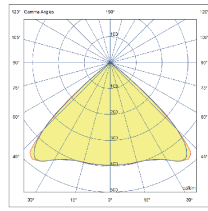

Light Distribution Curve

90°

Accessories