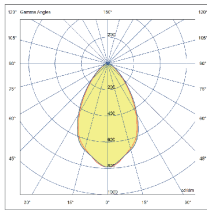

Light Distribution Curve

60°