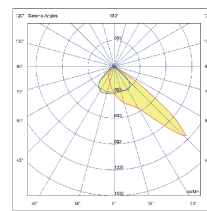

Technical Drawing

Information

CODE	POWER CONSUMPTION	LUMEN OUTPUT (lm) 3000K / 4000K	COLOUR TEMPERATURE
LB1431	54W	7290 / 7668	3000K / 4000K

*Anchorage set included.

*Flange cover to be ordered separately.

Poles

	ALUMINIUM POLE	HEIGHT (mm)	DIMENSIONS (mm)	F1 x F2 (mm)
	RCP508-AL	3000	150 x 100	270 x 200
	RCP509-AL	4000	150 x 100	270 x 200
	RCP510-AL	5000	150 x 100	270 x 200
	RCP511-AL	6000	150 x 100	270 x 200

Light Distribution Curve

60°

90°

Asymmetric 90°

M3

Accessories

DECO 101

DECO 102