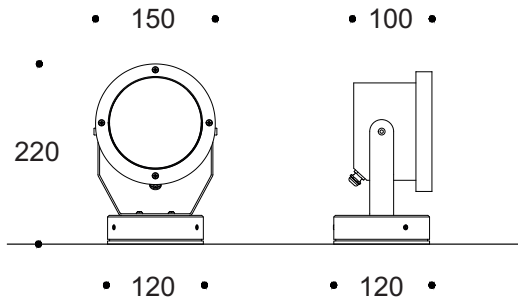

## Key Data

<b>LED Type</b>	High efficiency LEDs, available in 2700K, 3000K, 4000K, 5000K, 6500K CCT tolerance within a 3-step MacAdams ellipse and LM80 compliant.
<b>Nominal Voltage</b>	220V-240V AC, 50/60Hz
<b>Color Rendering Index</b>	CRI ≥ 80 standard and CRI ≥ 90 on request.
<b>Optics</b>	Standard: 12° / 25° / 30° / 45° / 60° / 90° / 18°x38° / 10°x60° / 25°x50°
<b>Materials</b>	Corrosion resistant double layer polyester powder coated paint finish die cast aluminium housing with stainless steel screws (A4 grade) and silicone gaskets. Power unit is built in. Available in anthracite gray as a standard finish or any desired RAL colour. Mounting bracket made of aluminium with polyester powder coating.
<b>Optional Coating</b>	Marine grade.
<b>Mounting</b>	Adjustable bracket.
<b>Diffuser</b>	Thermal-shock resistant tempered glass.
<b>LED Life Time</b>	L90 - B10 > 100,000h
<b>Operating Temperature</b>	-40°C / +55°C
<b>Power Factor</b>	>0.95
<b>Control Systems</b>	On-Off, DMX / RDM, DALI Interface.
<b>Protection Class</b>	IP66
<b>Impact Resistance</b>	IK08
<b>Insulation Class</b>	Class I
<b>Conformity</b>	Complies with European Standards EN 60598 and CE certified.

Technical Drawing

Information

CODE	POWER CONSUMPTION	LUMEN OUTPUT (lm) 3000K / 4000K	COLOUR TEMPERATURE
FL9772	12W	1620 / 1704	3000K / 4000K

Light Distribution Curve

Accessories

**Glare Shield**  
Code: GS9001