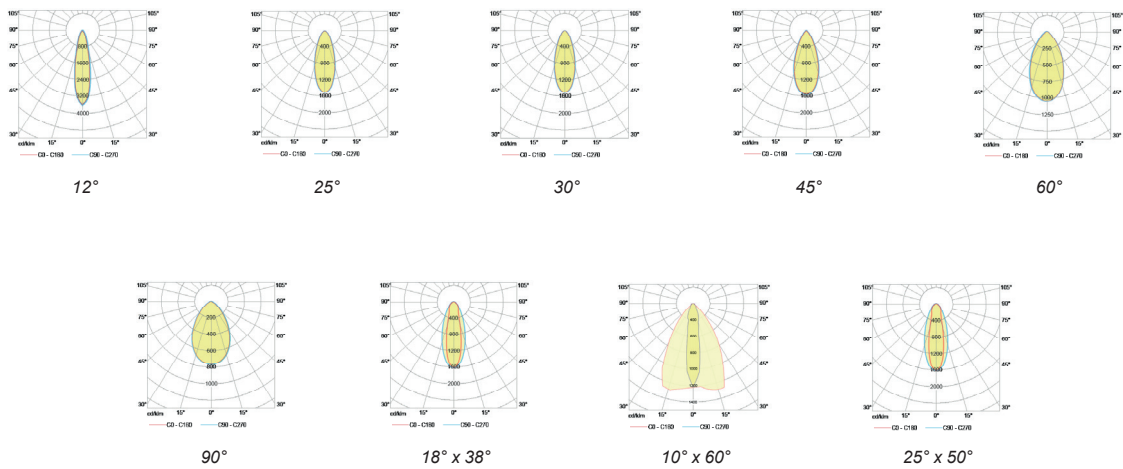

Technical Drawing

Information

CODE	POWER CONSUMPTION	LUMEN OUTPUT (lm) 3000K / 4000K	COLOUR TEMPERATURE
FL9772	12W	1620 / 1704	3000K / 4000K

Light Distribution Curve

Accessories

**Glare Shield**  
Code: GS9001