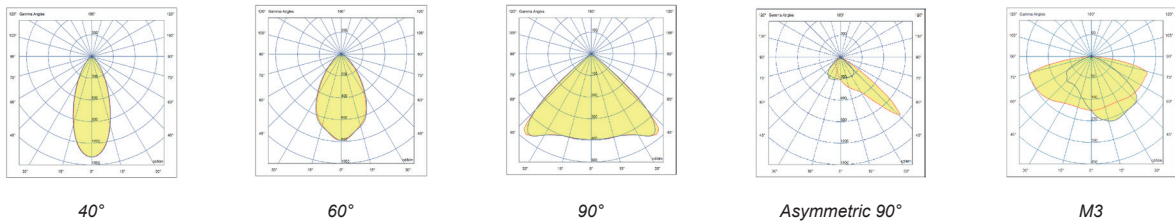

Light Distribution Curve

Accessories

Glare Shield
Code: GS9001

Honeycomb Louvre
Code: HC3002

IP68 Plug Power Connector Set
Code: CON1201