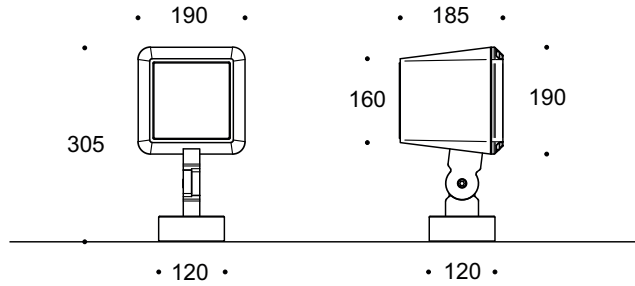

Technical Drawing

Information

CODE	POWER CONSUMPTION	LUMEN OUTPUT (lm) 3000K / 4000K	COLOUR TEMPERATURE
FL9328	48W	6480 / 6816	3000K / 4000K