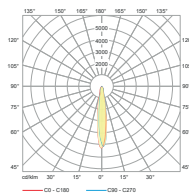

Key Data

LED Type	High efficiency LEDs COB, available in 2700K, 3000K, 4000K, 5000K, 6500K CCT tolerance within a 3-step MacAdams ellipse and LM80 compliant.
Nominal Voltage	220V-240V AC, 50/60Hz
Color Rendering Index	CRI ≥ 80 standard and CRI ≥ 90 on request.
Optics	15° / 24° / 36° / 60° with high efficiency anodised aluminium reflector COB (Chip on Board) technology.
Materials	Corrosion resistant double layer polyester powder coated paint finish die cast aluminium housing with stainless steel screws (A4 grade) and silicone gaskets. Power unit is built in. Available in anthracite gray as a standard finish or any desired RAL colour.
Optional Coating	Marine grade.
Mounting	Adjustable bracket.
Diffuser	Thermal-shock resistant tempered glass.
LED Life Time	L90 - B10 > 100,000h
Operating Temperature	-40°C / +55°C
Power Factor	>0.95
Control Systems	1-10V DIM, DALI Interface.
Protection Class	IP67
Impact Resistance	IK08
Insulation Class	Class I
Cabling and Connection	Power and Data.
Conformity	Complies with European Standards EN 60598 and CE certified.

Technical Drawing

Information

CODE	POWER CONSUMPTION	LUMEN OUTPUT (lm) 3000K / 4000K	COLOUR TEMPERATURE
FL928107	38W	4180 / 4560	3000K / 4000K

Light Distribution Curve

15°

24°

36°

60°