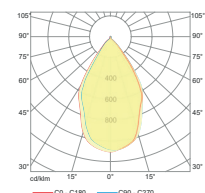

Technical Drawing

Information

CODE	POWER CONSUMPTION	LUMEN OUTPUT (lm) 3000K / 4000K	COLOUR TEMPERATURE
FL928107	38W	4180 / 4560	3000K / 4000K

Light Distribution Curve

15°

24°

36°

60°