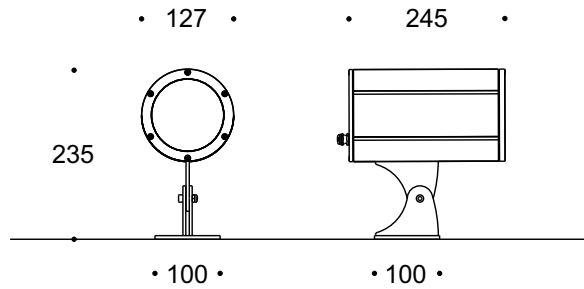

Key Data

LED Type	High efficiency LEDs COB, available in 2700K, 3000K, 4000K, 5000K, 6500K CCT tolerance within a 3-step MacAdams ellipse and LM80 compliant.
Nominal Voltage	220V-240V AC, 50/60Hz
Color Rendering Index	CRI ≥ 80 standard and CRI ≥ 90 on request.
Optics	15° / 24° / 36° / 60° with high efficiency anodised aluminium reflector COB (Chip on Board) technology.
Materials	Corrosion resistant double layer polyester powder coated paint finish die cast aluminium housing with stainless steel screws (A4 grade) and silicone gaskets. Power unit is built in. Available in anthracite gray as a standard finish or any desired RAL colour.
Optional Coating	Marine grade.
Mounting	Adjustable bracket.
Diffuser	Thermal-shock resistant tempered glass.
LED Life Time	L90 - B10 > 100,000h
Operating Temperature	-40°C / +55°C
Power Factor	>0.95
Control Systems	1-10V DIM, DALI Interface.
Protection Class	IP67
Impact Resistance	IK08
Insulation Class	Class I
Cabling and Connection	Power and Data.
Conformity	Complies with European Standards EN 60598 and CE certified.

Technical Drawing

Information

CODE	POWER CONSUMPTION	LUMEN OUTPUT (lm) 3000K / 4000K	COLOUR TEMPERATURE
FL928107	38W	4180 / 4560	3000K / 4000K

Light Distribution Curve

15°

24°

36°

60°