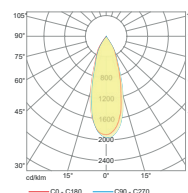

Technical Drawing

Information

CODE	POWER CONSUMPTION	LUMEN OUTPUT (lm) 3000K / 4000K	COLOUR TEMPERATURE
FL928107	38W	4180 / 4560	3000K / 4000K

Light Distribution Curve

15°

24°

36°

60°