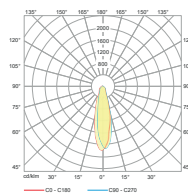

Key Data

LED Type	High efficiency LEDs COB, available in 2700K, 3000K, 4000K, 5000K, 6500K CCT tolerance within a 3-step MacAdams ellipse and LM80 compliant.
Nominal Voltage	220V-240V AC, 50/60Hz
Color Rendering Index	CRI ≥ 80 standard and CRI ≥ 90 on request.
Optics	15° / 24° / 36° / 60° with high efficiency anodised aluminium reflector COB (Chip on Board) technology.
Materials	Corrosion resistant double layer polyester powder coated paint finish die cast aluminium housing with stainless steel screws (A4 grade) and silicone gaskets. Power unit is built in. Available in anthracite gray as a standard finish or any desired RAL colour.
Optional Coating	Marine grade.
Mounting	Adjustable bracket.
Diffuser	Thermal-shock resistant tempered glass.
LED Life Time	L90 - B10 > 100,000h
Operating Temperature	-40°C / +55°C
Power Factor	>0.95
Control Systems	1-10V DIM, DALI Interface.
Protection Class	IP67
Impact Resistance	IK08
Insulation Class	Class I
Cabling and Connection	Power and Data.
Conformity	Complies with European Standards EN 60598 and CE certified.

Technical Drawing

Information

CODE	POWER CONSUMPTION	LUMEN OUTPUT (lm) 3000K / 4000K	COLOUR TEMPERATURE
FL928107	38W	4180 / 4560	3000K / 4000K

Light Distribution Curve

15°

24°

36°

60°