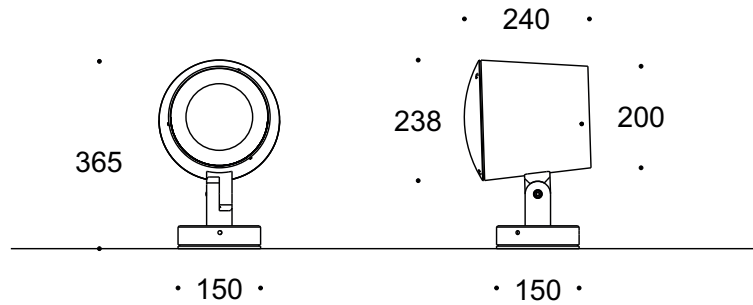

Key Features

LED projector ideal to highlight and emphasize architectural details and also perfect to illuminate walls, facades and monumental structures.

iErgo provides a high-intensity wash of light with customisable beam angles for floodlighting, spotlighting, wall washing and grazing. The head is adjustable, making it easy to focus incident light on the exposed element. Three sizes.

Advanced thermal design with cutting edge manufacturing process and materials.

Designed to last in extremely harsh environments.

Key Data

LED Type	High efficiency LEDs, available in 2700K, 3000K, 4000K, 5000K, 6500K CCT tolerance within a 3-step MacAdams ellipse and LM80 compliant.
Nominal Voltage	220V-240V AC, 50/60Hz
Color Rendering Index	CRI ≥ 80 standard and CRI ≥ 90 on request.
Optics	Standard: 12° / 25° / 30° / 45° / 60° / 90° / 18°x38° / 10°x60° / 25°x50° Asymmetrical Linear Wallwash. Custom optics upon request.
Materials	Corrosion resistant double layer polyester powder coated paint finish die cast aluminium housing with stainless steel screws (A4 grade) and silicone gaskets. Power unit is built in. Available in anthracite gray as a standard finish or any desired RAL colour. Mounting bracket made of aluminium with polyester powder coating.
Optional Coating	Marine grade.
Mounting	Adjustable bracket.
Diffuser	Thermal-shock resistant tempered glass with no visible screws.
LED Life Time	L90 - B10 > 100,000h
Operating Temperature	-40°C / +55°C
Power Factor	>0.95
Control Systems	DMX / RDM, DALI Interface.
Protection Class	IP66
Impact Resistance	IK09
Insulation Class	Class I
Conformity	Complies with European Standards EN 60598 and CE certified.

Technical Drawing

Information

CODE	POWER CONSUMPTION	LUMEN OUTPUT (lm) 3000K / 4000K	COLOUR TEMPERATURE
FL9234	144W	19440 / 20448	3000K / 4000K

Light Distribution Curve

Accessories

Catenary Kit
Code: CK9001