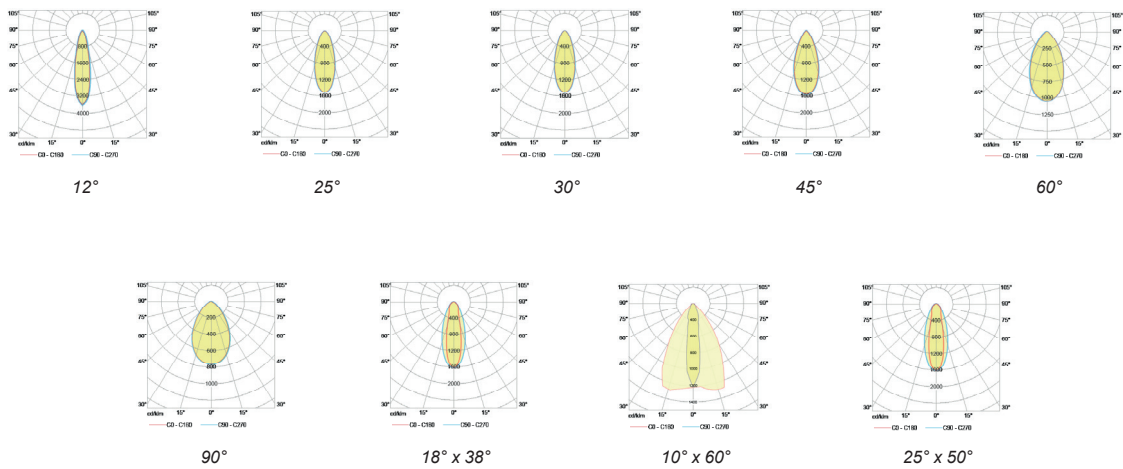

Key Features

LED projector ideal to highlight and emphasize architectural details and also perfect to illuminate walls, facades and monumental structures.

iErgo provides a high-intensity wash of light with customisable beam angles for floodlighting, spotlighting, wall washing and grazing. The head is adjustable, making it easy to focus incident light on the exposed element. Three sizes.

Technical Drawing

Information

CODE	POWER CONSUMPTION	LUMEN OUTPUT (lm) 3000K / 4000K	COLOUR TEMPERATURE
FL9234	144W	19440 / 20448	3000K / 4000K

Light Distribution Curve

Accessories

Catenary Kit
Code: CK9001