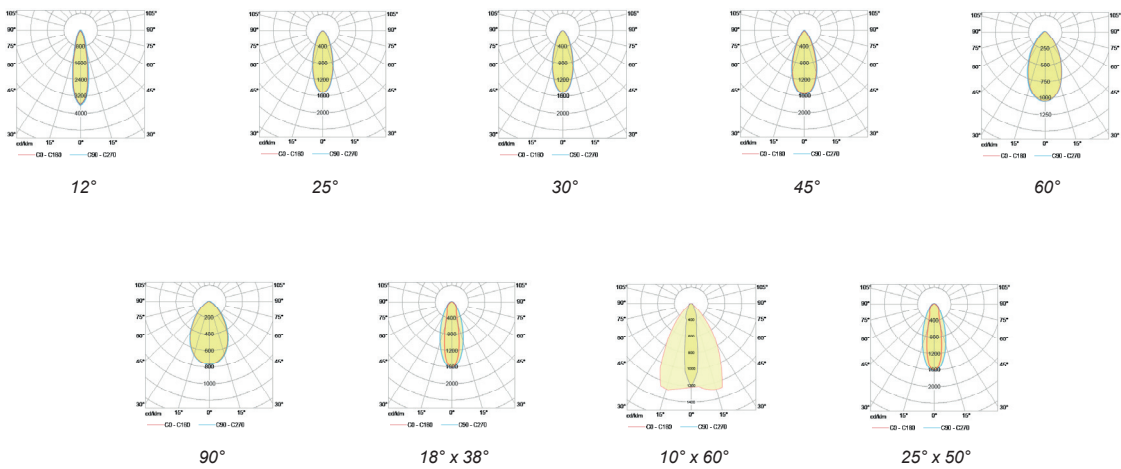

Key Features

LED projector ideal to highlight and emphasize architectural details and also perfect to illuminate walls, facades and monumental structures.

iErgo provides a high-intensity wash of light with customisable beam angles for floodlighting, spotlighting, wall washing and grazing. The head is adjustable, making it easy to focus incident light on the exposed element. Three sizes.

Technical Drawing

Information

CODE	POWER CONSUMPTION	LUMEN OUTPUT (lm) 3000K / 4000K	COLOUR TEMPERATURE
FL9230	72W	9720 / 10224	3000K / 4000K

Light Distribution Curve

Accessories

Catenary Kit
Code: CK9001

Glare Shield
Code: GS9001