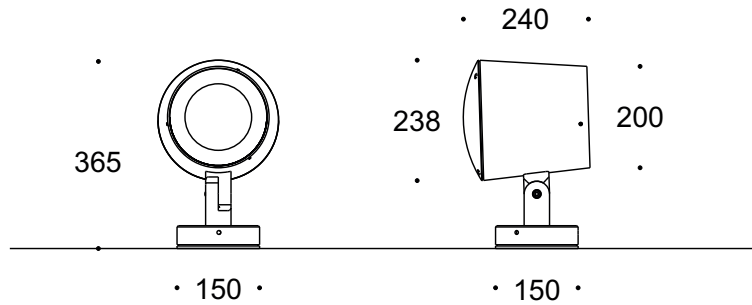

Key Features

LED projector ideal to highlight and emphasize architectural details and also perfect to illuminate walls, facades and monumental structures.

iErgo provides a high-intensity wash of light with customisable beam angles for floodlighting, spotlighting, wall washing and grazing. The head is adjustable, making it easy to focus incident light on the exposed element. Three sizes.

Advanced thermal design with cutting edge manufacturing process and materials.

Designed to last in extremely harsh environments.

Key Data

LED Type	High efficiency LEDs, available in 2700K, 3000K, 4000K, 5000K, 6500K CCT tolerance within a 3-step MacAdams ellipse and LM80 compliant.
Nominal Voltage	220V-240V AC, 50/60Hz
Color Rendering Index	CRI ≥ 80 standard and CRI ≥ 90 on request.
Optics	Standard: 12° / 25° / 30° / 45° / 60° / 90° / 18°x38° / 10°x60° / 25°x50°
Materials	Corrosion resistant double layer polyester powder coated paint finish die cast aluminium housing with stainless steel screws (A4 grade) and silicone gaskets. Power unit is built in. Available in anthracite gray as a standard finish or any desired RAL colour. Mounting bracket made of aluminium with polyester powder coating.
Optional Coating	Marine grade.
Mounting	Adjustable bracket.
Diffuser	Thermal-shock resistant tempered glass with no visible screws.
LED Life Time	L90 - B10 > 100,000h
Operating Temperature	-40°C / +55°C
Power Factor	>0.95
Control Systems	DMX / RDM, DALI Interface.
Protection Class	IP66
Impact Resistance	IK09
Insulation Class	Class I
Conformity	Complies with European Standards EN 60598 and CE certified.

Technical Drawing

Information

CODE	POWER CONSUMPTION	LUMEN OUTPUT (lm) 3000K / 4000K	COLOUR TEMPERATURE
FL9230	72W	9720 / 10224	3000K / 4000K

Light Distribution Curve

Accessories

Catenary Kit
Code: CK9001

Glare Shield
Code: GS9001