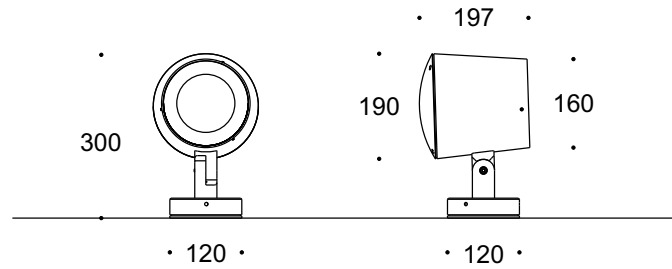

## Key Features

LED projector ideal to highlight and emphasize architectural details and also perfect to illuminate walls, facades and monumental structures.

iErgo provides a high-intensity wash of light with customisable beam angles for floodlighting, spotlighting, wall washing and grazing. The head is adjustable, making it easy to focus incident light on the exposed element. Three sizes.

## Key Data

<b>LED Type</b>	High efficiency LEDs, available in 2700K, 3000K, 4000K, 5000K, 6500K CCT tolerance within a 3-step MacAdams ellipse and LM80 compliant.
<b>Nominal Voltage</b>	220V-240V AC, 50/60Hz
<b>Color Rendering Index</b>	CRI ≥ 80 standard and CRI ≥ 90 on request.
<b>Optics</b>	Standard: 12° / 25° / 30° / 45° / 60° / 90° / 18°x38° / 10°x60° / 25°x50°
<b>Materials</b>	Corrosion resistant double layer polyester powder coated paint finish die cast aluminium housing with stainless steel screws (A4 grade) and silicone gaskets. Power unit is built in. Available in anthracite gray as a standard finish or any desired RAL colour. Mounting bracket made of aluminium with polyester powder coating.
<b>Optional Coating</b>	Marine grade.
<b>Mounting</b>	Adjustable bracket.
<b>Diffuser</b>	Thermal-shock resistant tempered glass with no visible screws.
<b>LED Life Time</b>	L90 - B10 > 100,000h
<b>Operating Temperature</b>	-40°C / +55°C
<b>Power Factor</b>	>0.95
<b>Control Systems</b>	DMX / RDM, DALI Interface.
<b>Protection Class</b>	IP66
<b>Impact Resistance</b>	IK09
<b>Insulation Class</b>	Class I
<b>Conformity</b>	Complies with European Standards EN 60598 and CE certified.

Technical Drawing

Information

CODE	POWER CONSUMPTION	LUMEN OUTPUT (lm) 3000K / 4000K	COLOUR TEMPERATURE
FL9228	48W	6480 / 6816	3000K / 4000K

Light Distribution Curve

Accessories

**Catenary Kit**  
Code: CK9001