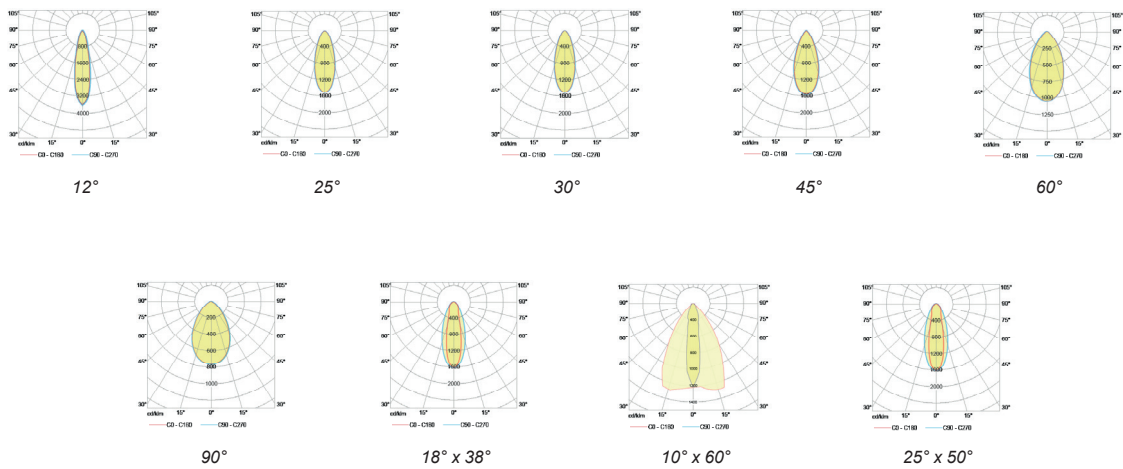

Technical Drawing

Information

CODE	POWER CONSUMPTION	LUMEN OUTPUT (lm) 3000K / 4000K	COLOUR TEMPERATURE
FL9228	48W	6480 / 6816	3000K / 4000K

Light Distribution Curve

Accessories

**Catenary Kit**  
Code: CK9001