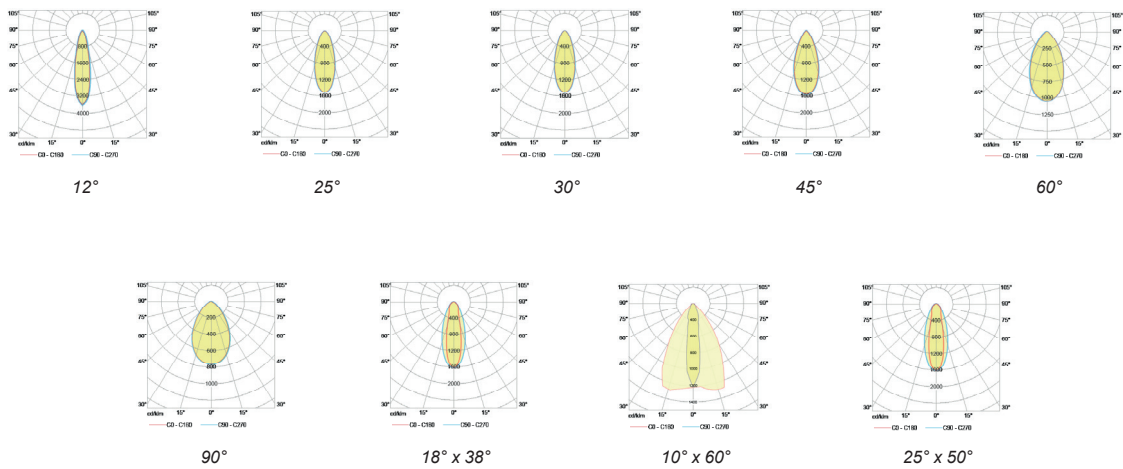

Technical Drawing

Information

CODE	POWER CONSUMPTION	LUMEN OUTPUT (lm) 3000K / 4000K	COLOUR TEMPERATURE
FL9224	24W	3240 / 3408	3000K / 4000K

Light Distribution Curve

Accessories

**Catenary Kit**  
Code: CK9001