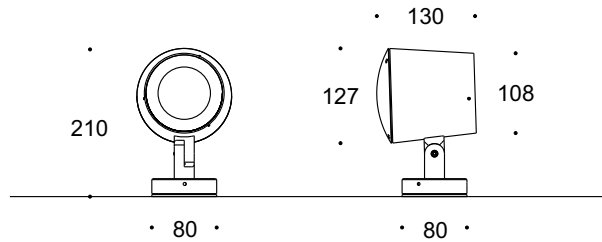

## Key Data

<b>LED Type</b>	High efficiency LEDs, available in 2700K, 3000K, 4000K, 5000K, 6500K CCT tolerance within a 3-step MacAdams ellipse and LM80 compliant.
<b>Nominal Voltage</b>	220V-240V AC, 50/60Hz
<b>Color Rendering Index</b>	CRI ≥ 80 standard and CRI ≥ 90 on request.
<b>Optics</b>	Standard: 12° / 25° / 30° / 45° / 60° / 90° / 18°x38° / 10°x60° / 25°x50°
<b>Materials</b>	Corrosion resistant double layer polyester powder coated paint finish die cast aluminium housing with stainless steel screws (A4 grade) and silicone gaskets. Power unit is built in. Available in anthracite gray as a standard finish or any desired RAL colour. Mounting bracket made of aluminium with polyester powder coating.
<b>Optional Coating</b>	Marine grade.
<b>Mounting</b>	Adjustable bracket.
<b>Diffuser</b>	Thermal-shock resistant tempered glass with no visible screws.
<b>LED Life Time</b>	L90 - B10 > 100,000h
<b>Operating Temperature</b>	-40°C / +55°C
<b>Power Factor</b>	>0.95
<b>Control Systems</b>	DMX / RDM, DALI Interface.
<b>Protection Class</b>	IP66
<b>Impact Resistance</b>	IK09
<b>Insulation Class</b>	Class I
<b>Conformity</b>	Complies with European Standards EN 60598 and CE certified.

Technical Drawing

Information

CODE	POWER CONSUMPTION	LUMEN OUTPUT (lm) 3000K / 4000K	COLOUR TEMPERATURE
FL9224	24W	3240 / 3408	3000K / 4000K

Light Distribution Curve

Accessories

**Catenary Kit**  
Code: CK9001