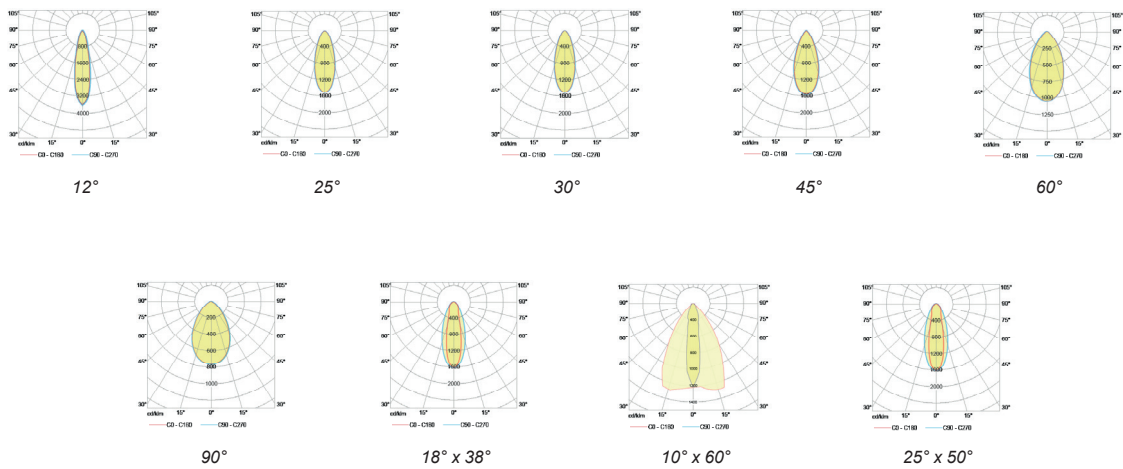

Technical Drawing

Information

CODE	POWER CONSUMPTION	LUMEN OUTPUT (lm) 3000K / 4000K	COLOUR TEMPERATURE
FL9222	12W	1620 / 1704	3000K / 4000K

Light Distribution Curve

Accessories

**Catenary Kit**  
Code: CK9001