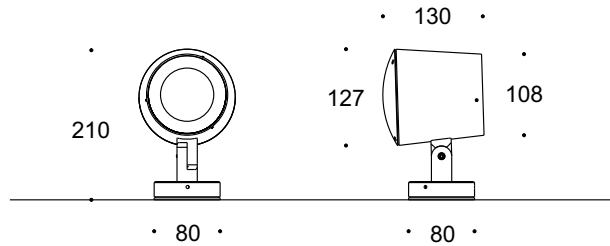

## Key Data

<b>LED Type</b>	High efficiency LEDs, available in 2700K, 3000K, 4000K, 5000K, 6500K CCT tolerance within a 3-step MacAdams ellipse and LM80 compliant.
<b>Nominal Voltage</b>	220V-240V AC, 50/60Hz
<b>Color Rendering Index</b>	CRI ≥ 80 standard and CRI ≥ 90 on request.
<b>Optics</b>	Standard: 12° / 25° / 30° / 45° / 60° / 90° / 18°x38° / 10°x60° / 25°x50°
<b>Materials</b>	Corrosion resistant double layer polyester powder coated paint finish die cast aluminium housing with stainless steel screws (A4 grade) and silicone gaskets. Power unit is built in. Available in anthracite gray as a standard finish or any desired RAL colour. Mounting bracket made of aluminium with polyester powder coating.
<b>Optional Coating</b>	Marine grade.
<b>Mounting</b>	Adjustable bracket.
<b>Diffuser</b>	Thermal-shock resistant tempered glass with no visible screws.
<b>LED Life Time</b>	L90 - B10 > 100,000h
<b>Operating Temperature</b>	-40°C / +55°C
<b>Power Factor</b>	>0.95
<b>Control Systems</b>	DMX / RDM, DALI Interface.
<b>Protection Class</b>	IP66
<b>Impact Resistance</b>	IK09
<b>Insulation Class</b>	Class I
<b>Conformity</b>	Complies with European Standards EN 60598 and CE certified.

Technical Drawing

Information

CODE	POWER CONSUMPTION	LUMEN OUTPUT (lm) 3000K / 4000K	COLOUR TEMPERATURE
FL9222	12W	1620 / 1704	3000K / 4000K

Light Distribution Curve

Accessories

**Catenary Kit**  
Code: CK9001