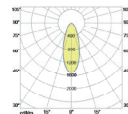

Key Data

LED Type	Intelligent BSIDW® Dynamic Tunable White 2700K - 4000K - 5000K - 6500K, 3-step MacAdams ellipse and LM80 compliant.
Nominal Voltage	220V-240V AC, 50/60Hz
Color Rendering Index	CRI ≥ 80 standard and CRI ≥ 90 on request.
Optics	Asymmetrical or rotationally symmetrical distribution . 12° / 25° / 30° / 40° / 45° / 60° / 90° / 18°x38° / 10°x60° / 25°x50° / M3
Materials	Corrosion resistant double layer polyester powder coated paint finish die cast aluminium housing with stainless steel screws (A4 grade) and silicone gaskets. Power unit is built in. Available in anthracite gray as a standard finish or any desired RAL colour. Mounting bracket made of steel with polyester powder coating.
Optional Coating	Marine grade.
Diffuser	Thermal-shock resistant tempered glass.
LED Life Time	L80 B10 70.000h Ta 25°C L80 B10 50.000h Ta 40°C
Operating Temperature	-40°C / +55°C
Power Factor	>0.95
Control Systems	DMX / RDM, DALI Interface.
Protection Class	IP66
Impact Resistance	IK09
Insulation Class	Class I
Cabling and Connection	Power and Data.
Conformity	Complies with European Standards EN 60598 and CE certified.

Technical Drawing

Information

CODE	POWER CONSUMPTION	LUMEN OUTPUT (lm) 4000K	COLOUR TEMPERATURE
FL9215 DYNAMIC	72W	10224	Dynamic White

Light Distribution Curve

Single Lens
12°

Single Lens
25°

Single Lens
30°

Single Lens
45°

Single Lens
60°

Single Lens
90°

Single Lens
18° x 38°

Single Lens
10° x 60°

Single Lens
25° x 50°

Square Lens
40°

Square Lens
60°