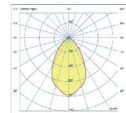

Technical Drawing

Information

CODE	POWER CONSUMPTION	LUMEN OUTPUT (lm) 4000K	COLOUR TEMPERATURE
FL9215 DYNAMIC	72W	10224	Dynamic White

Light Distribution Curve

Single Lens
12°

Single Lens
25°

Single Lens
30°

Single Lens
45°

Single Lens
60°

Single Lens
90°

Single Lens
18° x 38°

Single Lens
10° x 60°

Single Lens
25° x 50°

Square Lens
40°

Square Lens
60°