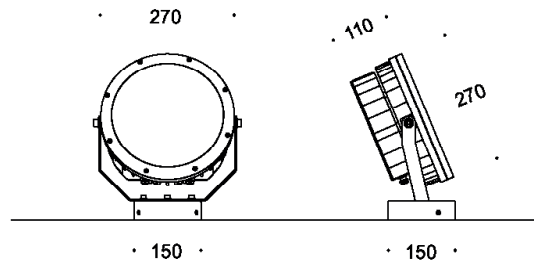

Key Data

LED Type	Intelligent BSIDW® Dynamic Tunable White 2700K - 4000K - 5000K - 6500K, 3-step MacAdams ellipse and LM80 compliant.
Nominal Voltage	220V-240V AC, 50/60Hz
Color Rendering Index	CRI ≥ 80 standard and CRI ≥ 90 on request.
Optics	Asymmetrical or rotationally symmetrical distribution . 12° / 25° / 30° / 40° / 45° / 60° / 90° / 18°x38° / 10°x60° / 25°x50° / M3
Materials	Corrosion resistant double layer polyester powder coated paint finish die cast aluminium housing with stainless steel screws (A4 grade) and silicone gaskets. Power unit is built in. Available in anthracite gray as a standard finish or any desired RAL colour. Mounting bracket made of steel with polyester powder coating.
Optional Coating	Marine grade.
Diffuser	Thermal-shock resistant tempered glass.
LED Life Time	L80 B10 70.000h Ta 25°C L80 B10 50.000h Ta 40°C
Operating Temperature	-40°C / +55°C
Power Factor	>0.95
Control Systems	DMX / RDM, DALI Interface.
Protection Class	IP66
Impact Resistance	IK09
Insulation Class	Class I
Cabling and Connection	Power and Data.
Conformity	Complies with European Standards EN 60598 and CE certified.

Technical Drawing

Information

CODE	POWER CONSUMPTION	LUMEN OUTPUT (lm) 4000K	COLOUR TEMPERATURE
FL9215 DYNAMIC	72W	10224	Dynamic White

Light Distribution Curve

Single Lens
12°

Single Lens
25°

Single Lens
30°

Single Lens
45°

Single Lens
60°

Single Lens
90°

Single Lens
18° x 38°

Single Lens
10° x 60°

Single Lens
25° x 50°

Square Lens
40°

Square Lens
60°