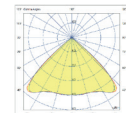

Technical Drawing

Information

CODE	POWER CONSUMPTION	LUMEN OUTPUT (lm) 4000K	COLOUR TEMPERATURE
FL9215 DYNAMIC	72W	10224	Dynamic White

Light Distribution Curve

Single Lens
12°

Single Lens
25°

Single Lens
30°

Single Lens
45°

Single Lens
60°

Single Lens
90°

Single Lens
18° x 38°

Single Lens
10° x 60°

Single Lens
25° x 50°

Square Lens
40°

Square Lens
60°