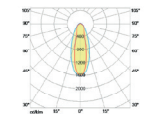

Key Data

LED Type	Intelligent BSIDW® Dynamic Tunable White 2700K - 4000K - 5000K - 6500K, 3-step MacAdams ellipse and LM80 compliant.
Nominal Voltage	220V-240V AC, 50/60Hz
Color Rendering Index	CRI ≥ 80 standard and CRI ≥ 90 on request.
Optics	Asymmetrical or rotationally symmetrical distribution . 12° / 25° / 30° / 40° / 45° / 60° / 90° / 18°x38° / 10°x60° / 25°x50° / M3
Materials	Corrosion resistant double layer polyester powder coated paint finish die cast aluminium housing with stainless steel screws (A4 grade) and silicone gaskets. Power unit is built in. Available in anthracite gray as a standard finish or any desired RAL colour. Mounting bracket made of steel with polyester powder coating.
Optional Coating	Marine grade.
Diffuser	Thermal-shock resistant tempered glass.
LED Life Time	L80 B10 70.000h Ta 25°C L80 B10 50.000h Ta 40°C
Operating Temperature	-40°C / +55°C
Power Factor	>0.95
Control Systems	DMX / RDM, DALI Interface.
Protection Class	IP66
Impact Resistance	IK09
Insulation Class	Class I
Cabling and Connection	Power and Data.
Conformity	Complies with European Standards EN 60598 and CE certified.

Technical Drawing

Information

CODE	POWER CONSUMPTION	LUMEN OUTPUT (lm) 4000K	COLOUR TEMPERATURE
FL9215 DYNAMIC	72W	10224	Dynamic White

Light Distribution Curve

Single Lens
12°

Single Lens
25°

Single Lens
30°

Single Lens
45°

Single Lens
60°

Single Lens
90°

Single Lens
18° x 38°

Single Lens
10° x 60°

Single Lens
25° x 50°

Square Lens
40°

Square Lens
60°