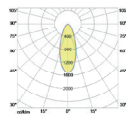

Key Data

LED Type	Intelligent BSIDW® Dynamic Tunable White 2700K - 4000K - 5000K - 6500K, 3-step MacAdams ellipse and LM80 compliant.
Nominal Voltage	220V-240V AC, 50/60Hz
Color Rendering Index	CRI ≥ 80 standard and CRI ≥ 90 on request.
Optics	Asymmetrical or rotationally symmetrical distribution . 12° / 25° / 30° / 40° / 45° / 60° / 90° / 18°x38° / 10°x60° / 25°x50° / M3
Materials	Corrosion resistant double layer polyester powder coated paint finish die cast aluminium housing with stainless steel screws (A4 grade) and silicone gaskets. Power unit is built in. Available in anthracite gray as a standard finish or any desired RAL colour. Mounting bracket made of steel with polyester powder coating.
Optional Coating	Marine grade.
Diffuser	Thermal-shock resistant tempered glass.
LED Life Time	L80 B10 70.000h Ta 25°C L80 B10 50.000h Ta 40°C
Operating Temperature	-40°C / +55°C
Power Factor	>0.95
Control Systems	DMX / RDM, DALI Interface.
Protection Class	IP66
Impact Resistance	IK09
Insulation Class	Class I
Cabling and Connection	Power and Data.
Conformity	Complies with European Standards EN 60598 and CE certified.

Technical Drawing

Information

CODE	POWER CONSUMPTION	LUMEN OUTPUT (lm) 4000K	COLOUR TEMPERATURE
FL9215 DYNAMIC	72W	10224	Dynamic White

Light Distribution Curve

Single Lens
12°

Single Lens
25°

Single Lens
30°

Single Lens
45°

Single Lens
60°

Single Lens
90°

Single Lens
18° x 38°

Single Lens
10° x 60°

Single Lens
25° x 50°

Square Lens
40°

Square Lens
60°