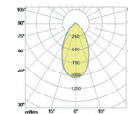

Key Data

LED Type	Intelligent BSIDW® Dynamic Tunable White 2700K - 4000K - 5000K - 6500K, 3-step MacAdams ellipse and LM80 compliant.
Nominal Voltage	220V-240V AC, 50/60Hz
Color Rendering Index	CRI ≥ 80 standard and CRI ≥ 90 on request.
Optics	Asymmetrical or rotationally symmetrical distribution . 12° / 25° / 30° / 40° / 45° / 60° / 90° / 18°x38° / 10°x60° / 25°x50° / M3
Materials	Corrosion resistant double layer polyester powder coated paint finish die cast aluminium housing with stainless steel screws (A4 grade) and silicone gaskets. Power unit is built in. Available in anthracite gray as a standard finish or any desired RAL colour. Mounting bracket made of steel with polyester powder coating.
Optional Coating	Marine grade.
Diffuser	Thermal-shock resistant tempered glass.
LED Life Time	L80 B10 70.000h Ta 25°C L80 B10 50.000h Ta 40°C
Operating Temperature	-40°C / +55°C
Power Factor	>0.95
Control Systems	DMX / RDM, DALI Interface.
Protection Class	IP66
Impact Resistance	IK09
Insulation Class	Class I
Cabling and Connection	Power and Data.
Conformity	Complies with European Standards EN 60598 and CE certified.

Technical Drawing

Information

CODE	POWER CONSUMPTION	LUMEN OUTPUT (lm) 4000K	COLOUR TEMPERATURE
FL9215 DYNAMIC	72W	10224	Dynamic White

Light Distribution Curve

Single Lens
12°

Single Lens
25°

Single Lens
30°

Single Lens
45°

Single Lens
60°

Single Lens
90°

Single Lens
18° x 38°

Single Lens
10° x 60°

Single Lens
25° x 50°

Square Lens
40°

Square Lens
60°