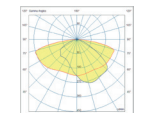

Square Lens
Asymmetric M3