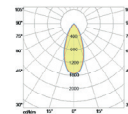

Key Data

LED Type	Intelligent BSIDW® Dynamic Tunable White 2700K - 4000K - 5000K - 6500K, 3-step MacAdams ellipse and LM80 compliant.
Nominal Voltage	220V-240V AC, 50/60Hz
Color Rendering Index	CRI ≥ 80 standard and CRI ≥ 90 on request.
Optics	Asymmetrical or rotationally symmetrical distribution . 12° / 25° / 30° / 40° / 45° / 60° / 90° / 18°x38° / 10°x60° / 25°x50° / M3
Materials	Corrosion resistant double layer polyester powder coated paint finish die cast aluminium housing with stainless steel screws (A4 grade) and silicone gaskets. Power unit is built in. Available in anthracite gray as a standard finish or any desired RAL colour. Mounting bracket made of steel with polyester powder coating.
Optional Coating	Marine grade.
Diffuser	Thermal-shock resistant tempered glass.
LED Life Time	L80 B10 70.000h Ta 25°C L80 B10 50.000h Ta 40°C
Operating Temperature	-40°C / +55°C
Power Factor	>0.95
Control Systems	DMX / RDM, DALI Interface.
Protection Class	IP66
Impact Resistance	IK09
Insulation Class	Class I
Cabling and Connection	Power and Data.
Conformity	Complies with European Standards EN 60598 and CE certified.

Technical Drawing

Information

CODE	POWER CONSUMPTION	LUMEN OUTPUT (lm) 4000K	COLOUR TEMPERATURE
FL9215 DYNAMIC	72W	10224	Dynamic White

Light Distribution Curve

Single Lens
12°

Single Lens
25°

Single Lens
30°

Single Lens
45°

Single Lens
60°

Single Lens
90°

Single Lens
18° x 38°

Single Lens
10° x 60°

Single Lens
25° x 50°

Square Lens
40°

Square Lens
60°