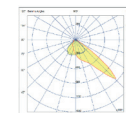

Square Lens
Asymmetric 90°