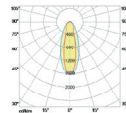

Key Data

LED Type	Intelligent BSIDW® Dynamic Tunable White 2700K - 4000K - 5000K - 6500K, 3-step MacAdams ellipse and LM80 compliant.
Nominal Voltage	220V-240V AC, 50/60Hz
Color Rendering Index	CRI ≥ 80 standard and CRI ≥ 90 on request.
Optics	Asymmetrical or rotationally symmetrical distribution . 12° / 25° / 30° / 40° / 45° / 60° / 90° / 18°x38° / 10°x60° / 25°x50° / M3
Materials	Corrosion resistant double layer polyester powder coated paint finish die cast aluminium housing with stainless steel screws (A4 grade) and silicone gaskets. Power unit is built in. Available in anthracite gray as a standard finish or any desired RAL colour. Mounting bracket made of steel with polyester powder coating.
Optional Coating	Marine grade.
Diffuser	Thermal-shock resistant tempered glass.
LED Life Time	L80 B10 70.000h Ta 25°C L80 B10 50.000h Ta 40°C
Operating Temperature	-40°C / +55°C
Power Factor	>0.95
Control Systems	DMX / RDM, DALI Interface.
Protection Class	IP66
Impact Resistance	IK09
Insulation Class	Class I
Cabling and Connection	Power and Data.
Conformity	Complies with European Standards EN 60598 and CE certified.

Technical Drawing

Information

CODE	POWER CONSUMPTION	LUMEN OUTPUT (lm) 4000K	COLOUR TEMPERATURE
FL9215 DYNAMIC	72W	10224	Dynamic White

Light Distribution Curve

Single Lens
12°

Single Lens
25°

Single Lens
30°

Single Lens
45°

Single Lens
60°

Single Lens
90°

Single Lens
18° x 38°

Single Lens
10° x 60°

Single Lens
25° x 50°

Square Lens
40°

Square Lens
60°