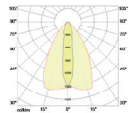

Key Data

LED Type	Intelligent BSIDW® Dynamic Tunable White 2700K - 4000K - 5000K - 6500K, 3-step MacAdams ellipse and LM80 compliant.
Nominal Voltage	220V-240V AC, 50/60Hz
Color Rendering Index	CRI ≥ 80 standard and CRI ≥ 90 on request.
Optics	Asymmetrical or rotationally symmetrical distribution . 12° / 25° / 30° / 40° / 45° / 60° / 90° / 18°x38° / 10°x60° / 25°x50° / M3
Materials	Corrosion resistant double layer polyester powder coated paint finish die cast aluminium housing with stainless steel screws (A4 grade) and silicone gaskets. Power unit is built in. Available in anthracite gray as a standard finish or any desired RAL colour. Mounting bracket made of steel with polyester powder coating.
Optional Coating	Marine grade.
Diffuser	Thermal-shock resistant tempered glass.
LED Life Time	L80 B10 70.000h Ta 25°C L80 B10 50.000h Ta 40°C
Operating Temperature	-40°C / +55°C
Power Factor	>0.95
Control Systems	DMX / RDM, DALI Interface.
Protection Class	IP66
Impact Resistance	IK09
Insulation Class	Class I
Cabling and Connection	Power and Data.
Conformity	Complies with European Standards EN 60598 and CE certified.

Technical Drawing

Information

CODE	POWER CONSUMPTION	LUMEN OUTPUT (lm) 4000K	COLOUR TEMPERATURE
FL9215 DYNAMIC	72W	10224	Dynamic White

Light Distribution Curve

Single Lens
12°

Single Lens
25°

Single Lens
30°

Single Lens
45°

Single Lens
60°

Single Lens
90°

Single Lens
18° x 38°

Single Lens
10° x 60°

Single Lens
25° x 50°

Square Lens
40°

Square Lens
60°