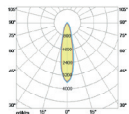

Key Data

LED Type	Intelligent BSIDW® Dynamic Tunable White 2700K - 4000K - 5000K - 6500K, 3-step MacAdams ellipse and LM80 compliant.
Nominal Voltage	220V-240V AC, 50/60Hz
Color Rendering Index	CRI ≥ 80 standard and CRI ≥ 90 on request.
Optics	Asymmetrical or rotationally symmetrical distribution . 12° / 25° / 30° / 40° / 45° / 60° / 90° / 18°x38° / 10°x60° / 25°x50° / M3
Materials	Corrosion resistant double layer polyester powder coated paint finish die cast aluminium housing with stainless steel screws (A4 grade) and silicone gaskets. Power unit is built in. Available in anthracite gray as a standard finish or any desired RAL colour. Mounting bracket made of steel with polyester powder coating.
Optional Coating	Marine grade.
Diffuser	Thermal-shock resistant tempered glass.
LED Life Time	L80 B10 70.000h Ta 25°C L80 B10 50.000h Ta 40°C
Operating Temperature	-40°C / +55°C
Power Factor	>0.95
Control Systems	DMX / RDM, DALI Interface.
Protection Class	IP66
Impact Resistance	IK09
Insulation Class	Class I
Cabling and Connection	Power and Data.
Conformity	Complies with European Standards EN 60598 and CE certified.

Technical Drawing

Information

CODE	POWER CONSUMPTION	LUMEN OUTPUT (lm) 4000K	COLOUR TEMPERATURE
FL9215 DYNAMIC	72W	10224	Dynamic White

Light Distribution Curve

Single Lens
12°

Single Lens
25°

Single Lens
30°

Single Lens
45°

Single Lens
60°

Single Lens
90°

Single Lens
18° x 38°

Single Lens
10° x 60°

Single Lens
25° x 50°

Square Lens
40°

Square Lens
60°