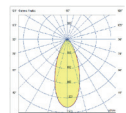

Technical Drawing

Information

CODE	POWER CONSUMPTION	LUMEN OUTPUT (lm) 4000K	COLOUR TEMPERATURE
FL9215 DYNAMIC	72W	10224	Dynamic White

Light Distribution Curve

Single Lens
12°

Single Lens
25°

Single Lens
30°

Single Lens
45°

Single Lens
60°

Single Lens
90°

Single Lens
18° x 38°

Single Lens
10° x 60°

Single Lens
25° x 50°

Square Lens
40°

Square Lens
60°