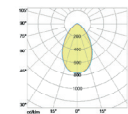

Key Data

LED Type	Intelligent BSIDW® Dynamic Tunable White 2700K - 4000K - 5000K - 6500K, 3-step MacAdams ellipse and LM80 compliant.
Nominal Voltage	220V-240V AC, 50/60Hz
Color Rendering Index	CRI ≥ 80 standard and CRI ≥ 90 on request.
Optics	Asymmetrical or rotationally symmetrical distribution . 12° / 25° / 30° / 40° / 45° / 60° / 90° / 18°x38° / 10°x60° / 25°x50° / M3
Materials	Corrosion resistant double layer polyester powder coated paint finish die cast aluminium housing with stainless steel screws (A4 grade) and silicone gaskets. Power unit is built in. Available in anthracite gray as a standard finish or any desired RAL colour. Mounting bracket made of steel with polyester powder coating.
Optional Coating	Marine grade.
Diffuser	Thermal-shock resistant tempered glass.
LED Life Time	L80 B10 70.000h Ta 25°C L80 B10 50.000h Ta 40°C
Operating Temperature	-40°C / +55°C
Power Factor	>0.95
Control Systems	DMX / RDM, DALI Interface.
Protection Class	IP66
Impact Resistance	IK09
Insulation Class	Class I
Cabling and Connection	Power and Data.
Conformity	Complies with European Standards EN 60598 and CE certified.

Technical Drawing

Information

CODE	POWER CONSUMPTION	LUMEN OUTPUT (lm) 4000K	COLOUR TEMPERATURE
FL9215 DYNAMIC	72W	10224	Dynamic White

Light Distribution Curve

Single Lens
12°

Single Lens
25°

Single Lens
30°

Single Lens
45°

Single Lens
60°

Single Lens
90°

Single Lens
18° x 38°

Single Lens
10° x 60°

Single Lens
25° x 50°

Square Lens
40°

Square Lens
60°