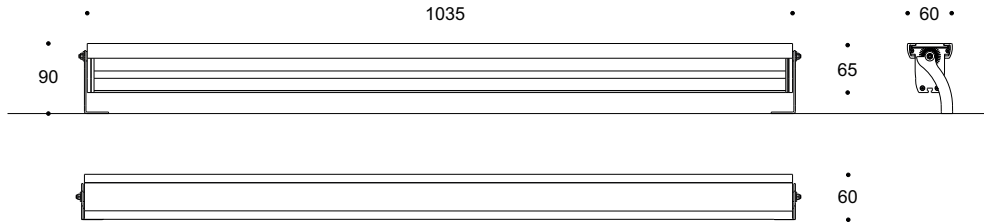

## Key Data

<b>LED Type</b>	High efficiency LEDs, available in 2700K, 3000K, 4000K, 5000K, 6500 CCTolerance within a 3-step MacAdams ellipse and LM80 compliant. Custom LED color combinations available.
<b>Nominal Voltage</b>	220V-240V AC, 50/60Hz
<b>Color Rendering Index</b>	CRI ≥ 80 standard and CRI ≥ 90 on request.
<b>Optics</b>	Standard: 8° / 12° / 25° / 30° / 45° / 60° / 90° / 18°x38° / 10°x60° / 25°x50° Asymmetrical Linear Wallwash. Custom optics upon request.
<b>Materials</b>	Corrosion resistant extruded anodized aluminium housing (EN AW-6060) with stainless steel screws (A4 grade) and silicone rubber gaskets. End-to-end connection via power connectors. Includes adjustable mounting brackets. Power unit is built in.
<b>Optional Coating</b>	Marine grade.
<b>Diffuser</b>	High impact and heat resistant polycarbonate with UV protection.
<b>LED Life Time</b>	L80 B10 70.000h Ta 25°C L80 B10 50.000h Ta 40°C
<b>Operating Temperature</b>	-40°C / +55°C
<b>Power Factor</b>	>0.95
<b>Control Systems</b>	1-10V DIM, DMX / RDM, DALI Interface.
<b>Protection Class</b>	IP67
<b>Impact Resistance</b>	IK09
<b>Insulation Class</b>	Class I
<b>Conformity</b>	Complies with European Standards EN 60598 and CE certified.

### Information

CODE	LENGTH (mm)	PITCH (mm)	LED QTY	POWER CONSUMPTION	LUMEN OUTPUT (lm) 3000K / 4000K
AR9157551	1035	55	18	36W	4860 / 5112