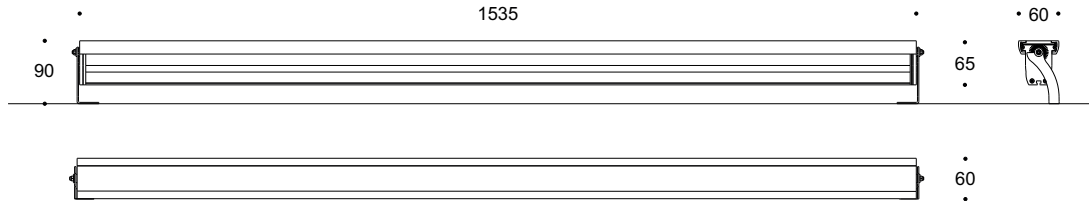

## Key Data

<b>LED Type</b>	High efficiency LEDs, available in 2700K, 3000K, 4000K, 5000K, 6500 CCTolerance within a 3-step MacAdams ellipse and LM80 compliant. Custom LED color combinations available.
<b>Nominal Voltage</b>	220V-240V AC, 50/60Hz
<b>Color Rendering Index</b>	CRI ≥ 80 standard and CRI ≥ 90 on request.
<b>Optics</b>	Standard: 8° / 12° / 25° / 30° / 45° / 60° / 90° / 18°x38° / 10°x60° / 25°x50° Asymmetrical Linear Wallwash. Custom optics upon request.
<b>Materials</b>	Corrosion resistant extruded anodized aluminium housing (EN AW-6060) with stainless steel screws (A4 grade) and silicone rubber gaskets. End-to-end connection via power connectors. Includes adjustable mounting brackets. Power unit is built in.
<b>Optional Coating</b>	Marine grade.
<b>Diffuser</b>	High impact and heat resistant polycarbonate with UV protection.
<b>LED Life Time</b>	L80 B10 70.000h Ta 25°C L80 B10 50.000h Ta 40°C
<b>Operating Temperature</b>	-40°C / +55°C
<b>Power Factor</b>	>0.95
<b>Control Systems</b>	1-10V DIM, DMX / RDM, DALI Interface.
<b>Protection Class</b>	IP67
<b>Impact Resistance</b>	IK09
<b>Insulation Class</b>	Class I
<b>Conformity</b>	Complies with European Standards EN 60598 and CE certified.

### Information

CODE	LENGTH (mm)	PITCH (mm)	LED QTY	POWER CONSUMPTION	LUMEN OUTPUT (lm) 3000K / 4000K
AR9157414	1535	41	36	72W	9720 / 10224