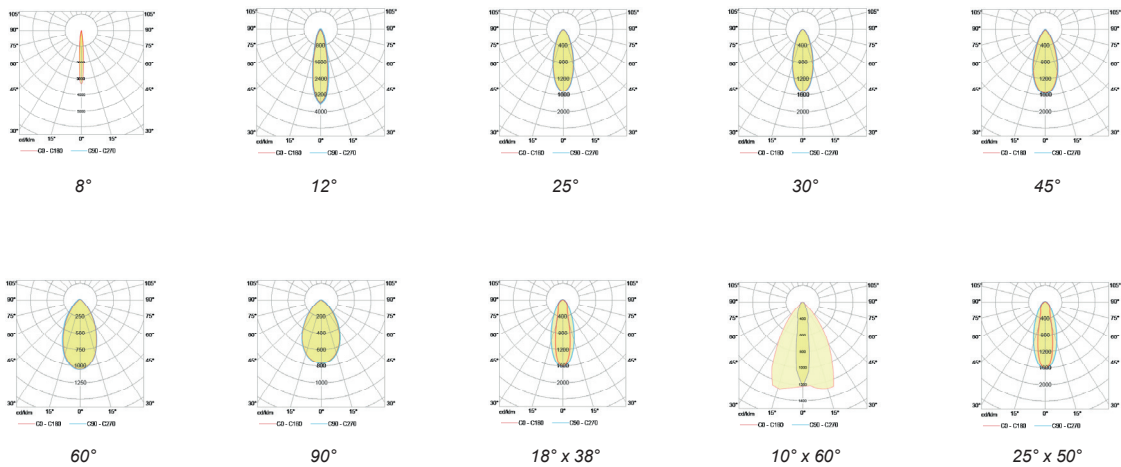

### Technical Drawing

### Information

CODE	LENGTH (mm)	PITCH (mm)	LED QTY	POWER CONSUMPTION	LUMEN OUTPUT (lm) 3000K / 4000K
AR9157414	1535	41	36	72W	9720 / 10224

### Light Distribution Curve