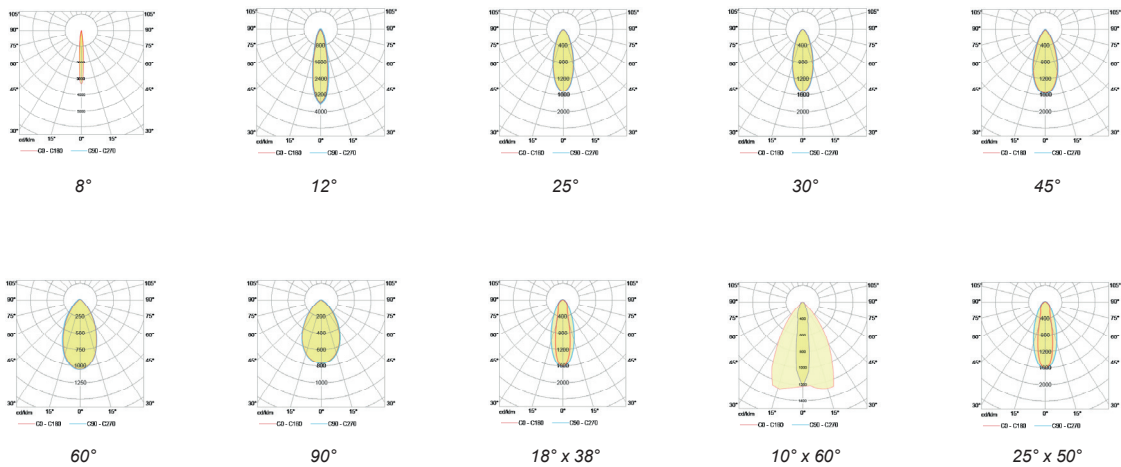

Technical Drawing

Information

CODE	LENGTH (mm)	PITCH (mm)	LED QTY	POWER CONSUMPTION	LUMEN OUTPUT (lm) 3000K / 4000K
AR9157413	1285	41	30	60W	8100 / 8520

Light Distribution Curve

Accessories

Rectangular Outer Housing
Code: ROH1001