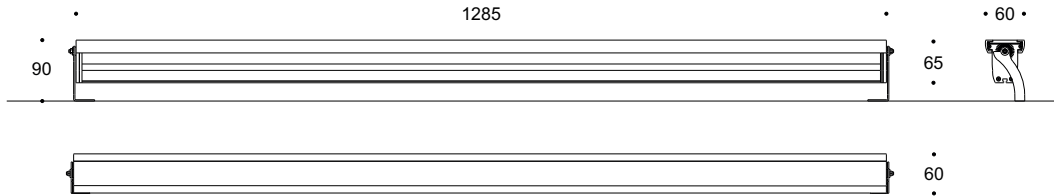

Technical Drawing

Information

CODE	LENGTH (mm)	PITCH (mm)	LED QTY	POWER CONSUMPTION	LUMEN OUTPUT (lm) 3000K / 4000K
AR9157413	1285	41	30	60W	8100 / 8520

Light Distribution Curve

Accessories

Rectangular Outer Housing
Code: ROH1001