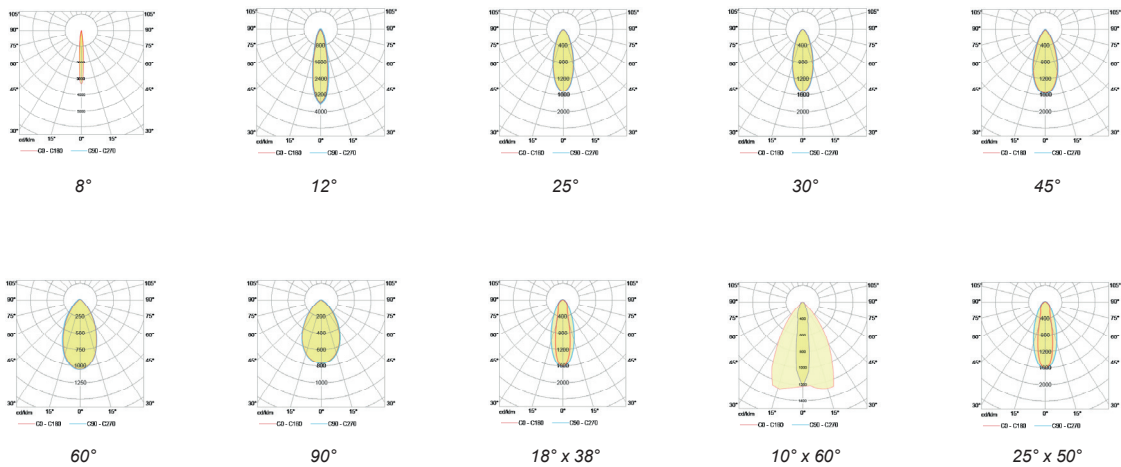

Key Data

LED Type	High efficiency LEDs, available in 2700K, 3000K, 4000K, 5000K, 6500 CCTolerance within a 3-step MacAdams ellipse and LM80 compliant. Custom LED color combinations available.
Nominal Voltage	220V-240V AC, 50/60Hz
Color Rendering Index	CRI ≥ 80 standard and CRI ≥ 90 on request.
Optics	Standard: 8° / 12° / 25° / 30° / 45° / 60° / 90° / 18°x38° / 10°x60° / 25°x50° Asymmetrical Linear Wallwash. Custom optics upon request.
Materials	Corrosion resistant extruded anodized aluminium housing (EN AW-6060) with stainless steel screws (A4 grade) and silicone rubber gaskets. End-to-end connection via power connectors. Includes adjustable mounting brackets. Power unit is built in.
Optional Coating	Marine grade.
Diffuser	High impact and heat resistant polycarbonate with UV protection.
LED Life Time	L80 B10 70.000h Ta 25°C L80 B10 50.000h Ta 40°C
Operating Temperature	-40°C / +55°C
Power Factor	>0.95
Control Systems	1-10V DIM, DMX / RDM, DALI Interface.
Protection Class	IP67
Impact Resistance	IK09
Insulation Class	Class I
Conformity	Complies with European Standards EN 60598 and CE certified.

Technical Drawing

Information

CODE	LENGTH (mm)	PITCH (mm)	LED QTY	POWER CONSUMPTION	LUMEN OUTPUT (lm) 3000K / 4000K
AR9157412	1035	41	24	48W	6480 / 6816

Light Distribution Curve

Accessories

Rectangular Outer Housing
Code: ROH1001