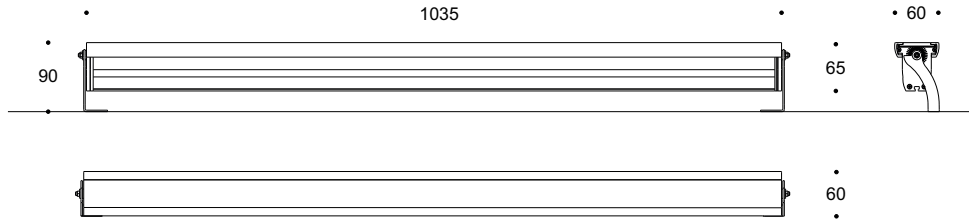

Key Data

LED Type	High efficiency LEDs, available in 2700K, 3000K, 4000K, 5000K, 6500 CCTolerance within a 3-step MacAdams ellipse and LM80 compliant. Custom LED color combinations available.
Nominal Voltage	220V-240V AC, 50/60Hz
Color Rendering Index	CRI ≥ 80 standard and CRI ≥ 90 on request.
Optics	Standard: 8° / 12° / 25° / 30° / 45° / 60° / 90° / 18°x38° / 10°x60° / 25°x50° Asymmetrical Linear Wallwash. Custom optics upon request.
Materials	Corrosion resistant extruded anodized aluminium housing (EN AW-6060) with stainless steel screws (A4 grade) and silicone rubber gaskets. End-to-end connection via power connectors. Includes adjustable mounting brackets. Power unit is built in.
Optional Coating	Marine grade.
Diffuser	High impact and heat resistant polycarbonate with UV protection.
LED Life Time	L80 B10 70.000h Ta 25°C L80 B10 50.000h Ta 40°C
Operating Temperature	-40°C / +55°C
Power Factor	>0.95
Control Systems	1-10V DIM, DMX / RDM, DALI Interface.
Protection Class	IP67
Impact Resistance	IK09
Insulation Class	Class I
Conformity	Complies with European Standards EN 60598 and CE certified.

Technical Drawing

Information

CODE	LENGTH (mm)	PITCH (mm)	LED QTY	POWER CONSUMPTION	LUMEN OUTPUT (lm) 3000K / 4000K
AR9157412	1035	41	24	48W	6480 / 6816

Light Distribution Curve

Accessories

Rectangular Outer Housing
Code: ROH1001