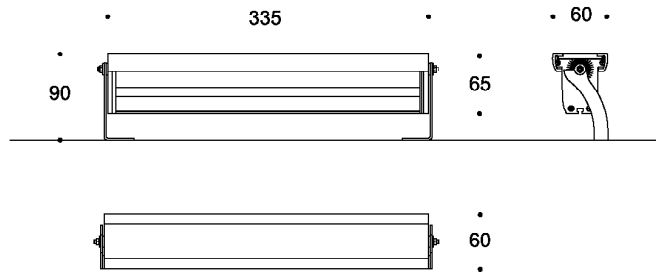

Technical Drawing

Information

CODE	LENGTH (mm)	PITCH (mm)	LED QTY	POWER CONSUMPTION	LUMEN OUTPUT (lm) 3000K / 4000K
AR9157251	335	25	12	24W	3240 / 3408

Light Distribution Curve

Accessories

Rectangular Outer Housing
Code: ROH1001