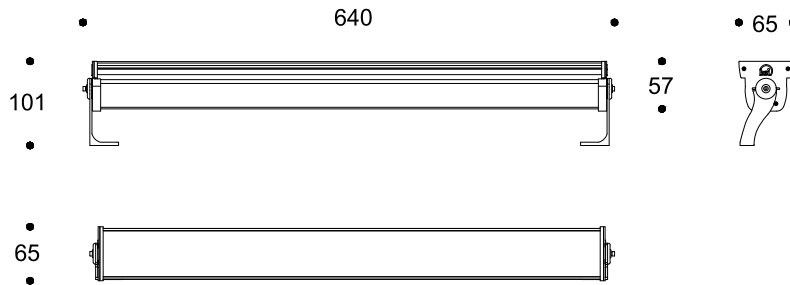

### Technical Drawing

### Information

CODE	LENGTH (mm)	PITCH (mm)	LED QTY	POWER CONSUMPTION 350mA	POWER CONSUMPTION 500mA	LUMEN OUTPUT (lm) 3000K / 4000K 350mA	LUMEN OUTPUT (lm) 3000K / 4000K 500mA
AR9154653	640	25	24	24W	36W	3240 / 3408	4860 / 5112