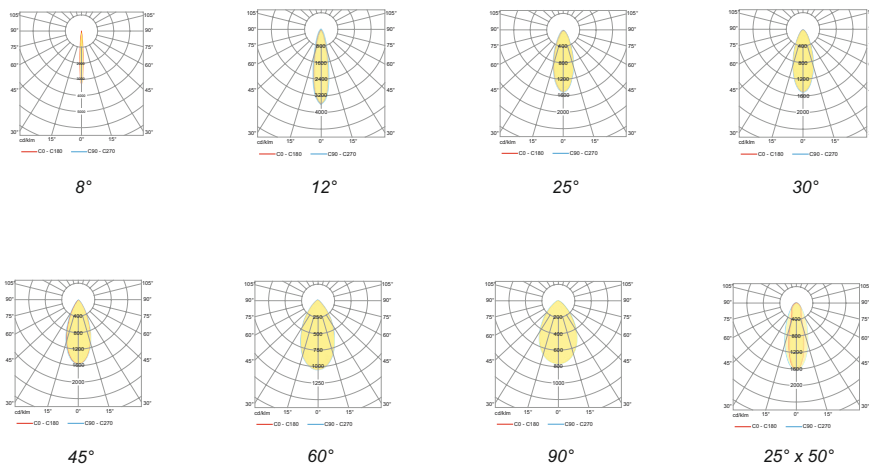

### Technical Drawing

### Information

CODE	LENGTH (mm)	PITCH (mm)	LED QTY	POWER CONSUMPTION 350mA	POWER CONSUMPTION 500mA	LUMEN OUTPUT (lm) 3000K / 4000K 350mA	LUMEN OUTPUT (lm) 3000K / 4000K 500mA
AR9154653	640	25	24	24W	36W	3240 / 3408	4860 / 5112

### Light Distribution Curve