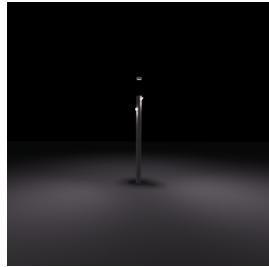

Light Columns

Light column series with minimal and robust design in different heights, ideal for ambient illumination of squares, avenues, paths, parks, walkways and gardens. Directed beam technology with innovative optical modules developed for iFlute guarantees visual comfort, safety and improved quality of space.

Elegant light column with clear lines and directed beam provide high visual comfort and glare control. The modular luminaires, based on elegant design aluminium profile and housing, offer various aesthetic and performance solutions. For all its diversity and flexibility, iFlute with its purist look stands for an attractive structure that enhances urban environments both by day and by night with design and lighting effects. Basic form in geometry meets the most innovative technology to create this product with its ultramodern style.

60 degree

Available in Black colour

90 degree

Available in Corten colour

Available in Silver colour

Technical Features

Corrosion resistant double layer polyester powder coated paint finish die cast aluminium housing, aluminium extruded column (EN AW-6060) with stainless steel screws (A4 grade) and silicone gaskets. Power unit is built in. Customizable rotatable modules. Available in anthracite gray as a standard finish or any desired RAL colour.