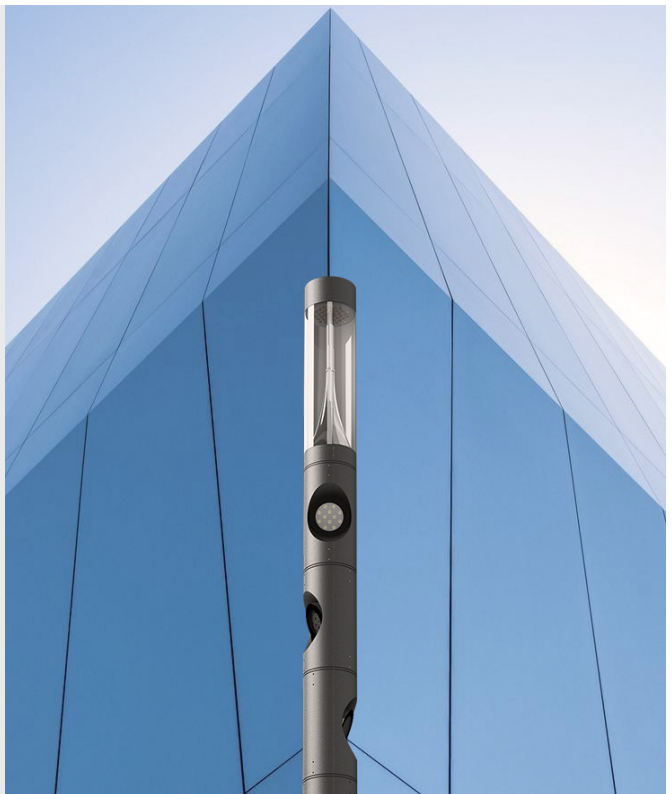

Light Columns

Light column series with minimal and robust design in different heights, ideal for ambient illumination of squares, avenues, paths, parks, walkways and gardens. Directed beam technology with innovative optical modules developed for iFlute guarantees visual comfort, safety and improved quality of space.

Architectural LED bollard and light column range inspires architects, designers and system integrators with its exceptional quality, functional lighting and remarkable creativity.

Elegant and Attractive

Elegant light column with clear lines and directed beam provide high visual comfort and glare control. The modular luminaires, based on elegant design aluminium profile and housing, offer various aesthetic and performance solutions. For all its diversity and flexibility, iFlute with its purist look stands for an attractive structure that enhances urban environments both by day and by night with design and lighting effects. Basic form in geometry meets the most innovative technology to create this product with its ultramodern style.

Solid Design and Easy to Install

The solid luminaire, which is equipped with an integral power supply unit, is optionally available with DALI control or in the user-friendly On-Off version. The product is supplied prewired, permitting simple, rapid and safe installation.