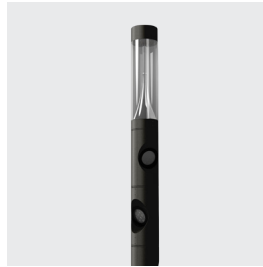

Light Columns

Light column series with minimal and robust design in different heights, ideal for ambient illumination of squares, avenues, paths, parks, walkways and gardens. Directed beam technology with innovative optical modules developed for iFlute guarantees visual comfort, safety and improved quality of space.

Elegant light column with clear lines and directed beam provide high visual comfort and glare control. The modular luminaires, based on elegant design aluminium profile and housing, offer various aesthetic and performance solutions. For all its diversity and flexibility, iFlute with its purist look stands for an attractive structure that enhances urban environments both by day and by night with design and lighting effects. Basic form in geometry meets the most innovative technology to create this product with its ultramodern style.

iFlute Plus						
Codes	Power	A (mm)	H1 (mm)	H2 (mm)	F (mm)	H (mm)
LB571605	48W	200	795	415	200	4000

* Wattages and modules can be customized.

iFlute Plus

For detailed information about the iFlute Plus

45 degree

60 degree

Available in Black colour

90 degree

Available in Corten colour

Available in Silver colour

Technical Features

Corrosion resistant double layer polyester powder coated paint finish die cast aluminium housing, aluminium extruded column (EN AW-6060) with stainless steel screws (A4 grade) and silicone gaskets. Power unit is built in. Customizable rotatable modules. Available in anthracite gray as a standard finish or any desired RAL colour.