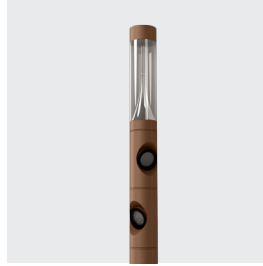

Light Columns

Light column series with minimal and robust design in different heights, ideal for ambient illumination of squares, avenues, paths, parks, walkways and gardens. Directed beam technology with innovative optical modules developed for iFlute guarantees visual comfort, safety and improved quality of space.

Elegant light column with clear lines and directed beam provide high visual comfort and glare control. The modular luminaires, based on elegant design aluminium profile and housing, offer various aesthetic and performance solutions. For all its diversity and flexibility, iFlute with its purist look stands for an attractive structure that enhances urban environments both by day and by night with design and lighting effects. Basic form in geometry meets the most innovative technology to create this product with its ultramodern style.

iFlute Plus						
Codes	Power	A (mm)	H1 (mm)	H2 (mm)	F (mm)	H (mm)
LB571605	48W	200	795	415	200	4000

* Wattages and modules can be customized.

iFlute Plus

For detailed information about the iFlute Plus

45 degree

60 degree

Available in Black colour

90 degree

Available in Corten colour

Available in Silver colour

Technical Features

Corrosion resistant double layer polyester powder coated paint finish die cast aluminium housing, aluminium extruded column (EN AW-6060) with stainless steel screws (A4 grade) and silicone gaskets. Power unit is built in. Customizable rotatable modules. Available in anthracite gray as a standard finish or any desired RAL colour.