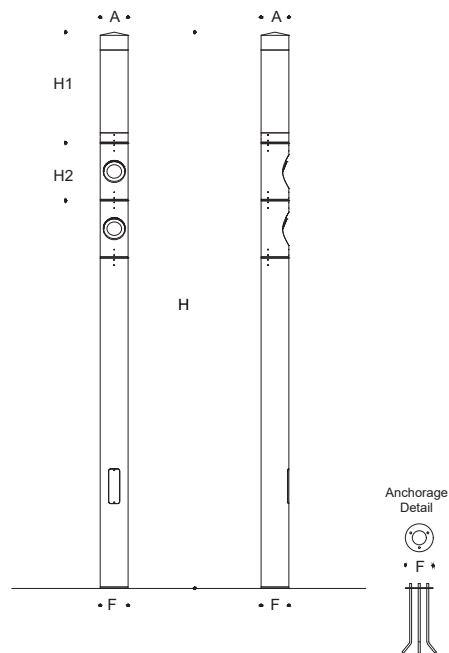

Light Columns

Light column series with minimal and robust design in different heights, ideal for ambient illumination of squares, avenues, paths, parks, walkways and gardens. Directed beam technology with innovative optical modules developed for iFlute guarantees visual comfort, safety and improved quality of space.

iFlute Plus						
Codes	Power	A (mm)	H1 (mm)	H2 (mm)	F (mm)	H (mm)
LB571605	48W	200	795	415	200	4000

* Wattages and modules can be customized.

iFlute Plus

For detailed information about the iFlute Plus

45 degree