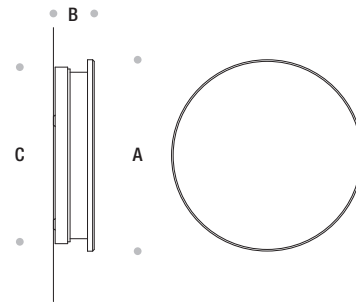

Wall Mounted

With its elegant design, iCircum is developed to illuminate outdoor areas; enhance and blend with the surrounding architecture. Provides high visual comfort without glare.

Architectural wall lighting range inspires architects, designers and system integrators with its exceptional quality, homogeneous beam and remarkable creativity.

Unique and Versatile

iCircum embraces the walls as a unique decoration, characterized by its round minimal shape and is a structured luminaire suitable for any type of context, classic or modern. Creates a charming atmosphere for the surrounding spaces.

Compact and high performance luminaire with impressive versatility. Suitable for easy installation on walls.

Integrated Solution and Easy to Install

Plug and play built-in system with the fully integrated universal power supply unit.

The watertight plug connector ensures easy, fast and secure installation. The robust luminaire fits seamlessly into the architecture.

CODE	POWER CONSUMPTION	COLOUR TEMPERATURE	A(mm)	B(mm)	C(mm)
WA672201	18W	3000K / 4000K	210	70	200

iCircum

For detailed information about the iCircum